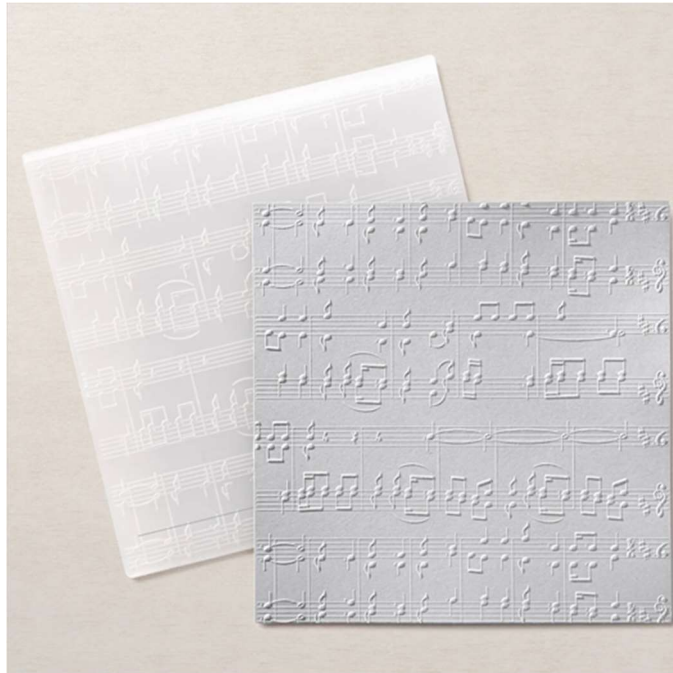

Embossing Folder

Merry Melody 3D Embossing Folder

Merry Melody 3D Embossing Folder
Embossing • Stampin' Cut & Emboss • Embossing Folder

Set of 1 folder 6" x 6 1/4" (15.2 x 15.9 cm)

22-23 Page 176

156392

French: Plioir À Gaufrage 3d Mélodie Festive