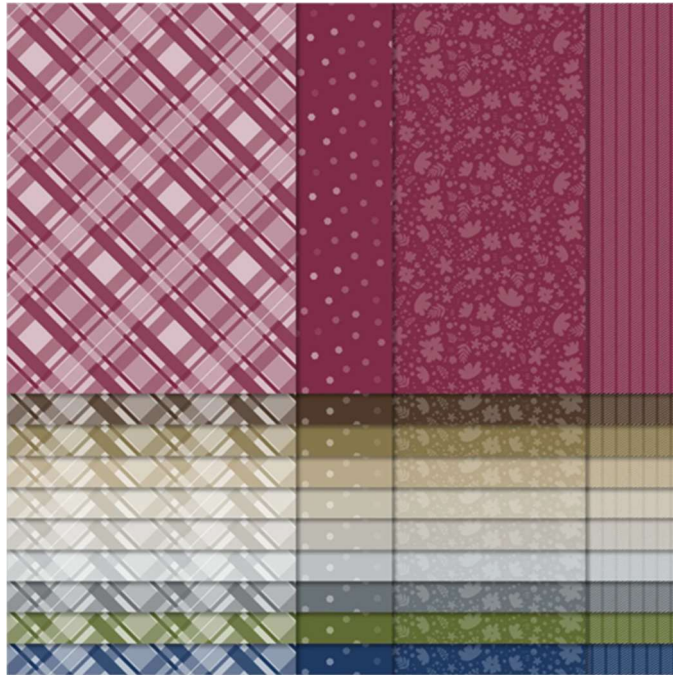

Neutrals Designer Series Paper  
Paper Basics • 6" x 6" (15.2 x 15.2 cm) • Designer Series Paper®

## Designer Series Paper® Neutrals Designer Series Paper

Set of 40 sheets 2 each of 2 double-sided designs in 10 colors. Acid free, lignin free.  
22-23 Page 135  
159257

**French:** Papier De La Série Design Neutres

**German:** Designerpapier Neutralfarben

**Collection:** Neutrals Collection **Colors:** Merry Merlot, Early Espresso, Soft Suede, Crumb Cake, Sahara Sand, Gray Granite, Smoky Slate, Basic Gray, Mossy Meadow, Night of Navy