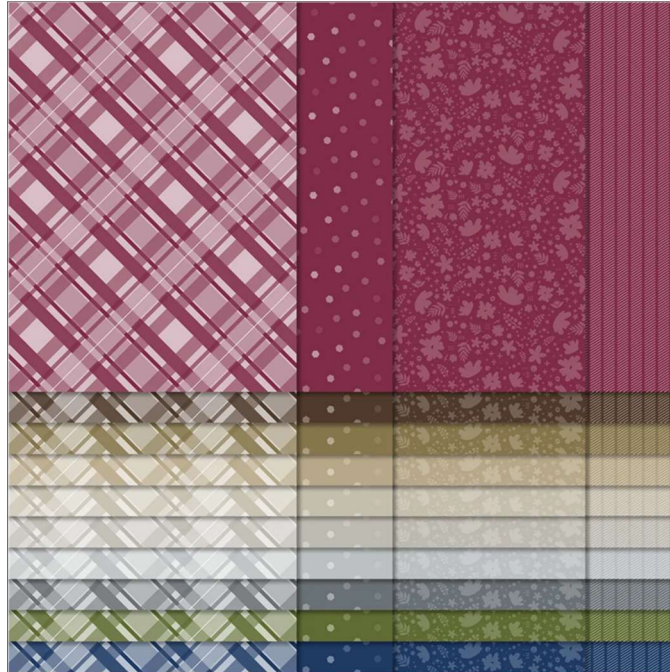

Designer Series Paper®
Neutrals Designer Series Paper

Neutrals Designer Series Paper
Paper Basics • 6" x 6" (15.2 x 15.2 cm) • Designer Series Paper®

Set of 40 sheets 2 each of 2 double-sided designs in 10 colors. Acid free, lignin free.

22-23 Page 135
159257

French: Papier De La Série Design Neutres

German: Designerpapier Neutralfarben

Collection: Neutrals Collection **Colors:** Merry Merlot, Early Espresso, Soft Suede, Crumb Cake, Sahara Sand, Gray Granite, Smoky Slate, Basic Gray, Mossy Meadow, Night of Navy