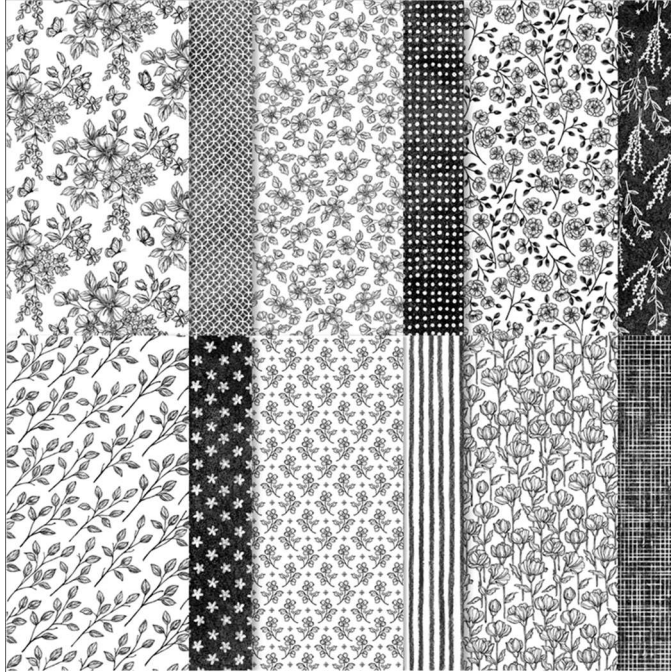

Designer Series Paper®  
**Perfectly Penciled**  
Designer Series Paper

**Perfectly Penciled Designer Series Paper**  
Paper Basics • 12" x 12" (30.5 x 30.5 cm) • Designer Series Paper®

Set of 12 sheets 2 each of 6 double-sided designs. Acid free, lignin free.  
22-23 Page 133  
159244

**French:** Papier De La Série Design Parfaites Esquisses

**German:** Designerpapier Elegant Gezeichnet

**Colors:** Black, white

Insert created by Bev Adams, <http://BevAdams.com>, [BevAdams@verizon.net](mailto:BevAdams@verizon.net) Images from Stampin' Up!®