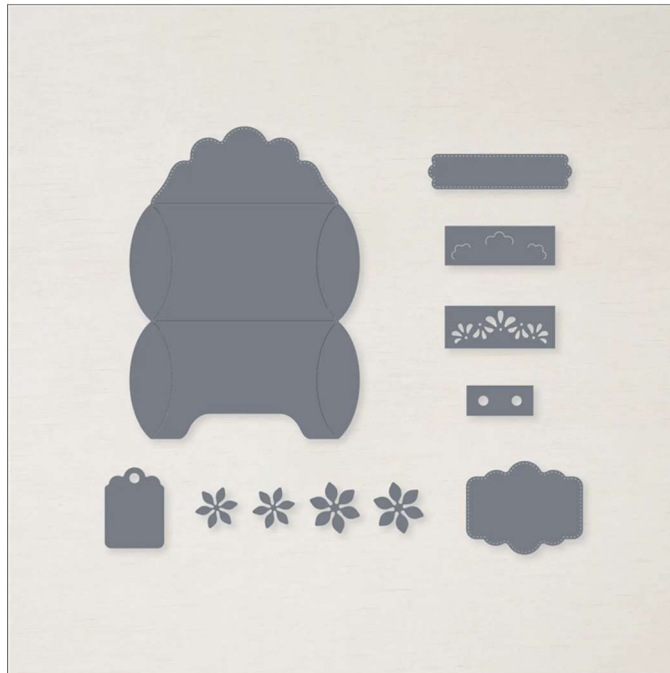

Dies
Pretty Pillow Box Dies

Set of 11 dies Assembled box size: 3 1/2" x 2" x 3/4" (8.9 x 5.1 x 1.9 cm)
22-23 Page 173
156321

French: Poinçons Jolie Boîte Oreiller
German: Stanzformen Kreative Kissenschachtel