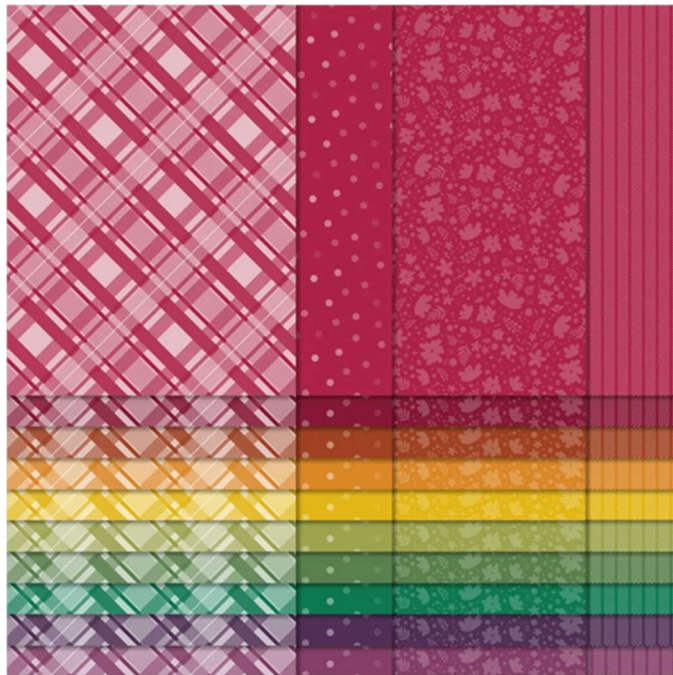

Regals Designer Series Paper
Paper Basics • 6" x 6" (15.2 x 15.2 cm) • Designer Series Paper®

Designer Series Paper® Regals Designer Series Paper

Set of 40 sheets 2 each of 2 double-sided designs in 10 colors. Acid free, lignin free.
22-23 Page 135
159256

French: Papier De La Série Design Royaux

German: Designerpapier Prachtfarben

Collection: Regals Collection **Colors:** Real Red, Cherry Cobbler, Cajun Craze, Pumpkin Pie, Crushed Curry, Old Olive, Garden Green, Shaded Spruce, Blackberry Bliss, Rich Razzleberry