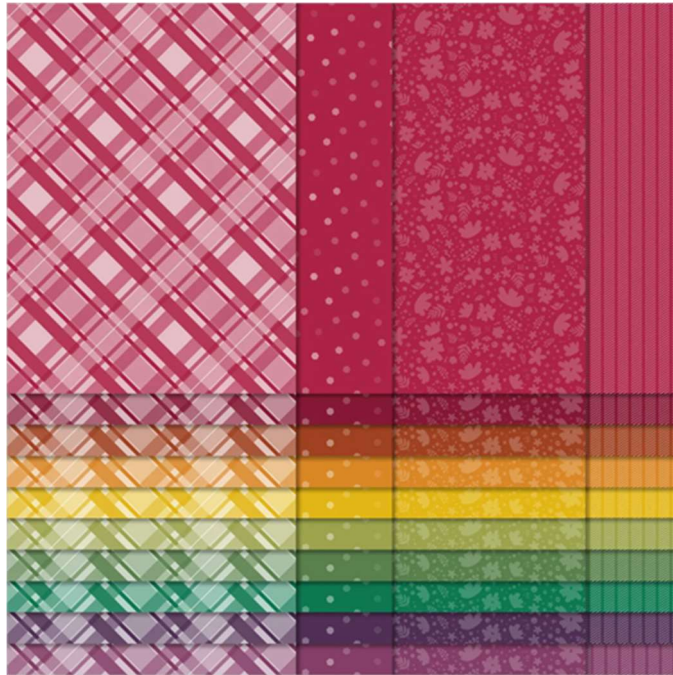

Regals Designer Series Paper
Paper Basics • 6" x 6" (15.2 x 15.2 cm) • Designer Series Paper®

Designer Series Paper® Regals Designer Series Paper

Set of 40 sheets 2 each of 2 double-sided designs in 10 colors. Acid free, lignin free.
22-23 Page 135
159256

French: Papier De La Série Design Royaux

German: Designerpapier Prachtfarben

Collection: Regals Collection **Colors:** Real Red, Cherry Cobbler, Cajun Craze, Pumpkin Pie, Crushed Curry, Old Olive, Garden Green, Shaded Spruce, Blackberry Bliss, Rich Razzleberry