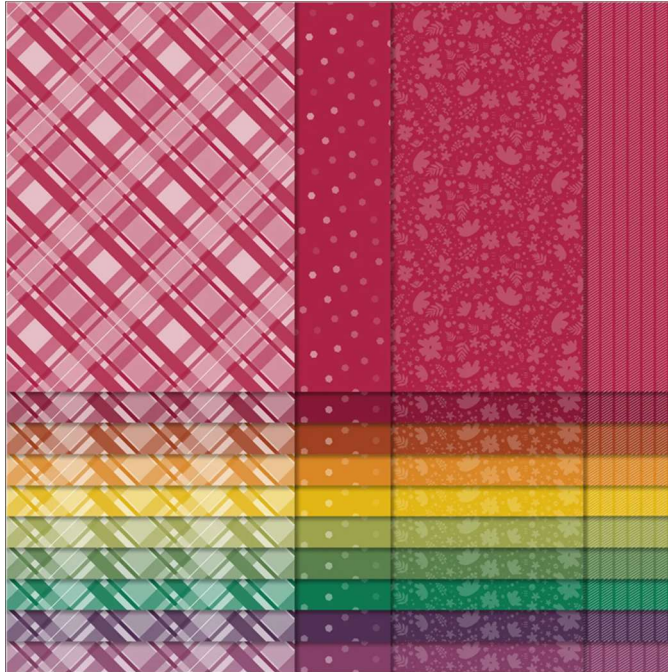

Designer Series Paper®
Regals Designer Series Paper

Regals Designer Series Paper
Paper Basics • 6" x 6" (15.2 x 15.2 cm) • Designer Series Paper®

Set of 40 sheets 2 each of 2 double-sided designs in 10 colors. Acid free, lignin free.

22-23 Page 135

159256

French: Papier De La Série Design Royaux

German: Designerpapier Prachtfarben

Collection: Regals Collection **Colors:** Real Red, Cherry Cobbler, Cajun Craze, Pumpkin Pie, Crushed Curry, Old Olive, Garden Green, Shaded Spruce, Blackberry Bliss, Rich Razzleberry