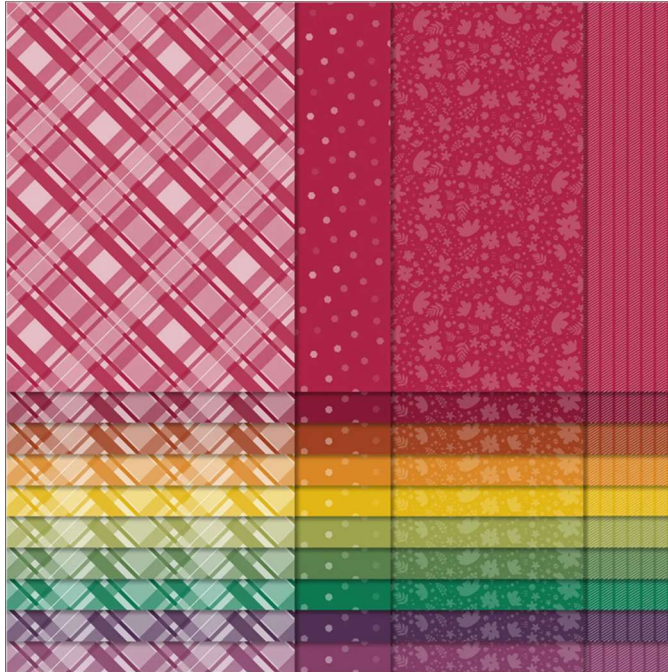

Designer Series Paper®
Regals Designer Series Paper

Regals Designer Series Paper
Paper Basics • 6" x 6" (15.2 x 15.2 cm) • Designer Series Paper®

Set of 40 sheets 2 each of 2 double-sided designs in 10 colors. Acid free, lignin free.

22-23 Page 135
159256

French: Papier De La Série Design Royaux

German: Designerpapier Prachtfarben

Collection: Regals Collection **Colors:** Real Red, Cherry Cobbler, Cajun Craze, Pumpkin Pie, Crushed Curry, Old Olive, Garden Green, Shaded Spruce, Blackberry Bliss, Rich Razzleberry