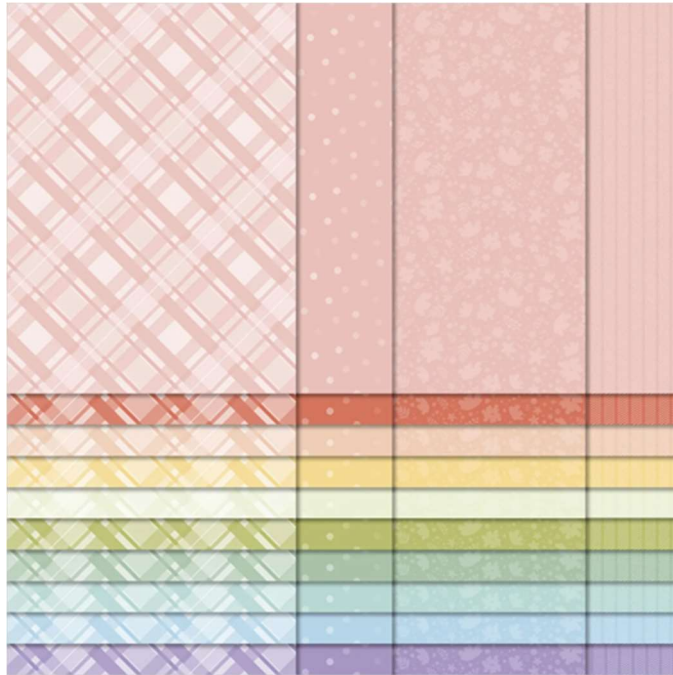

Subtles Designer Series Paper
Paper Basics • 6" x 6" (15.2 x 15.2 cm) • Designer Series Paper®

Designer Series Paper® Subtles Designer Series Paper

Set of 40 sheets 2 each of 2 double-sided designs in 10 colors. Acid free, lignin free.
22-23 Page 135
159255

French: Papier De La Série Design Subtils

German: Designerpapier Pastellfarben

Collection: Subtles Collection **Colors:** Blushing Bride, Calypso Coral, Petal Pink, So Saffron, Soft Sea Foam, Pear Pizzazz, Mint Macaron, Pool Party, Balmy Blue, Highland Heather