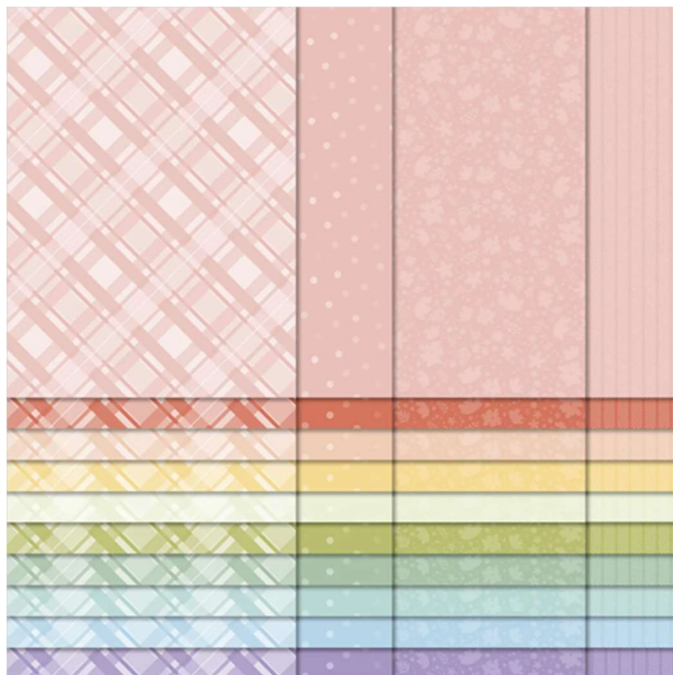

Subtles Designer Series Paper  
Paper Basics • 6" x 6" (15.2 x 15.2 cm) • Designer Series Paper®

# Designer Series Paper® Subtles Designer Series Paper

Set of 40 sheets 2 each of 2 double-sided designs in 10 colors. Acid free, lignin free.  
22-23 Page 135  
159255

**French:** Papier De La Série Design Subtils

**German:** Designerpapier Pastellfarben

**Collection:** Subtles Collection **Colors:** Blushing Bride, Calypso Coral, Petal Pink, So Saffron, Soft Sea Foam, Pear Pizzazz, Mint Macaron, Pool Party, Balmy Blue, Highland Heather