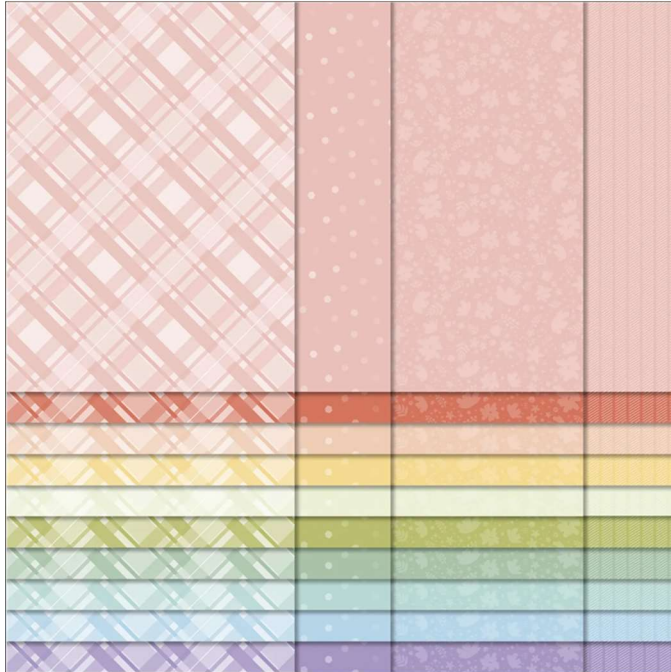

Designer Series Paper®
Subtles Designer Series Paper

Subtles Designer Series Paper
Paper Basics • 6" x 6" (15.2 x 15.2 cm) • Designer Series Paper®

Set of 40 sheets 2 each of 2 double-sided designs in 10 colors. Acid free, lignin free.

22-23 Page 135
159255

French: Papier De La Série Design Subtils

German: Designerpapier Pastellfarben

Collection: Subtles Collection **Colors:** Blushing Bride, Calypso Coral, Petal Pink, So Saffron, Soft Sea Foam, Pear Pizzazz, Mint Macaron, Pool Party, Balmy Blue, Highland Heather