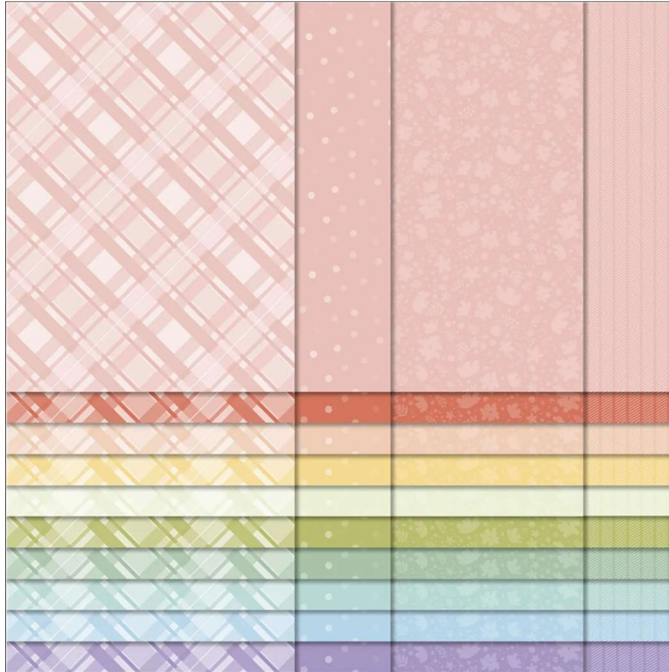

Designer Series Paper®  
Subtles Designer Series Paper

Subtles Designer Series Paper  
Paper Basics • 6" x 6" (15.2 x 15.2 cm) • Designer Series Paper®

Set of 40 sheets 2 each of 2 double-sided designs in 10 colors. Acid free, lignin free.

22-23 Page 135  
159255

**French:** Papier De La Série Design Subtils

**German:** Designerpapier Pastellfarben

**Collection:** Subtles Collection **Colors:** Blushing Bride, Calypso Coral, Petal Pink, So Saffron, Soft Sea Foam, Pear Pizzazz, Mint Macaron, Pool Party, Balmy Blue, Highland Heather