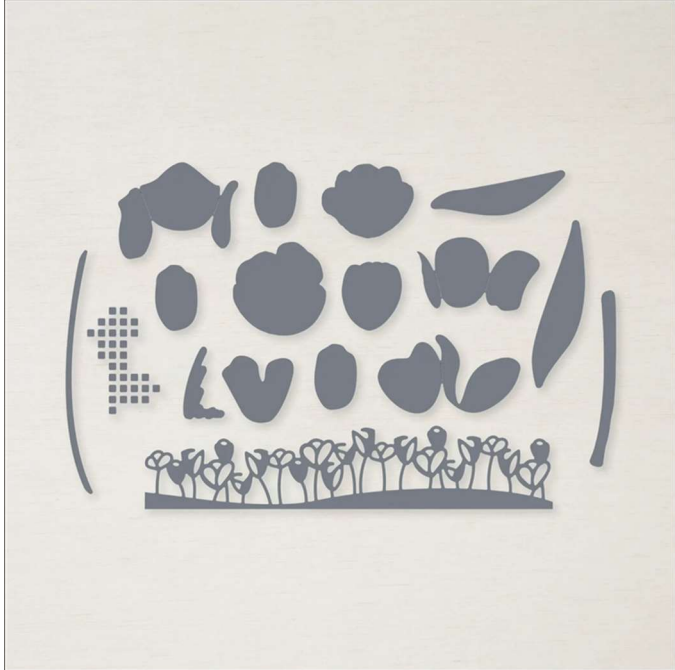

Dies Tulips Dies

Set of 17 dies Largest die: 6" x 1" (15.2 x 2.5 cm)
22-23 Page 175
157677

French: Poinçons Tulipes
German: Stanzformen Tulpen
Coordinates with: Flowering Tulips

Insert created by Bev Adams, <http://BevAdams.com>, BevAdams@verizon.net Images from Stampin' Up!®