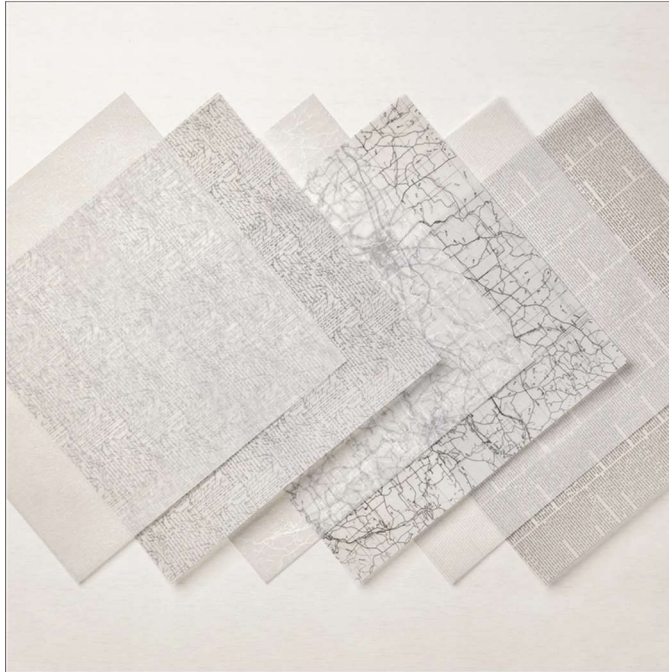

Specialty
Vellum Layering Designs

Vellum Layering Designs
Paper Basics • 12" x 12" (30.5 x 30.5 cm) • Specialty

Set of 12 sheets 4 each of 3 designs; Lignin free.
22-23 Page 139
157764

French: Vélin Impressions À Superposer

German: Pergamentpapier Für Lagendesigns

Collection: Neutrals Collection **Colors:** Basic Black, white

Insert created by Bev Adams, <http://BevAdams.com>, BevAdams@verizon.net Images from Stampin' Up!®