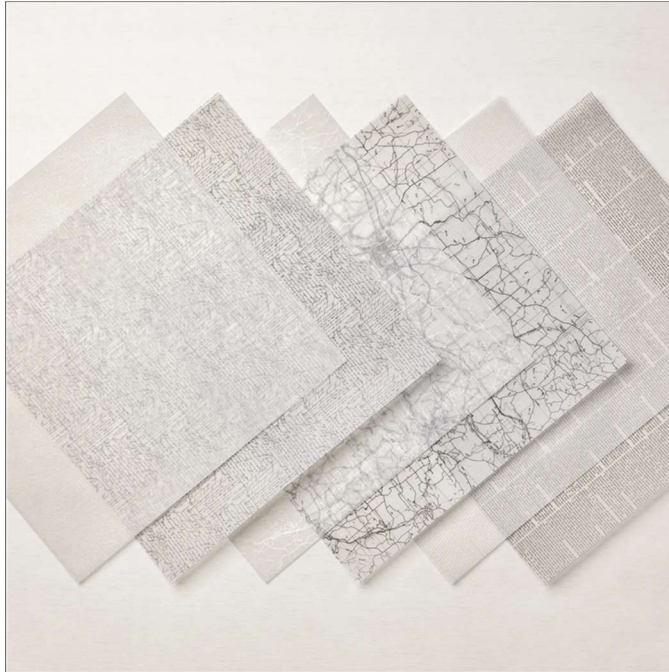

Specialty  
Vellum Layering Designs

**Vellum Layering Designs**  
Paper Basics • 12" x 12" (30.5 x 30.5 cm) • Specialty

Set of 12 sheets 4 each of 3 designs; Lignin free.  
22-23 Page 139  
157764

**French:** Vélin Impressions À Superposer

**German:** Pergamentpapier Für Lagendesigns

**Collection:** Neutrals Collection **Colors:** Basic Black, white

Insert created by Bev Adams, <http://BevAdams.com>, [BevAdams@verizon.net](mailto:BevAdams@verizon.net) Images from Stampin' Up!®