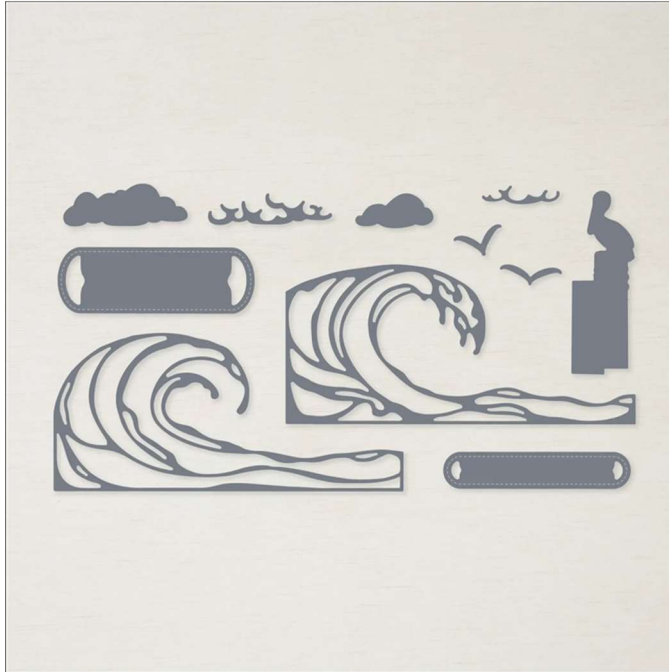

Dies  
**Waves Dies**

**Waves Dies**  
Tools • Mini Stampin' Cut & Emboss • Dies

Set of 10 dies    Largest die: 5-1/2" x 2-1/4" (14 x 5.7 cm)  
22-23 Page 167  
158840

**French:** Poinçons Vagues  
**German:** Stanzformen Meereswellen  
**Coordinates with:** Waves of Inspiration