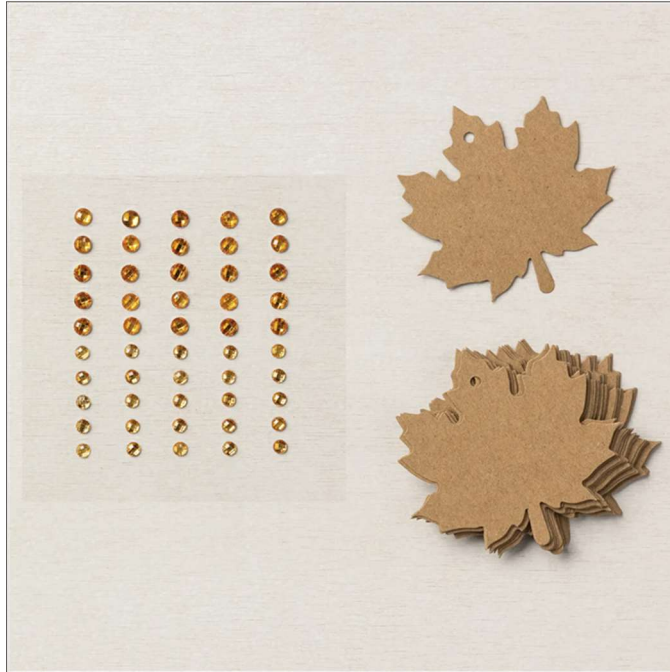

Accents
Amber Gem Combo Pack

Leaf Label & Amber Gem Combo Pack

Set of 25 leaves and 50 gems Gems: 4 mm, 5 mm. Leaves: 2 1/2" x 2 1/2" (6.4 x 6.2 cm)

J-D 22 Page 49

159969

French: Assortiment Étiquettes De Feuilles Et Gemmes Ambrées

German: Kombipack Ahornblatt-Etiketten Und Schmucksteine In Bernstein-Optik

Collection: Rustic Harvest Suite **Colors:** Amber, Kraft

Insert created by Bev Adams, <http://BevAdams.com>, BevAdams@verizon.net Images from Stampin' Up!®