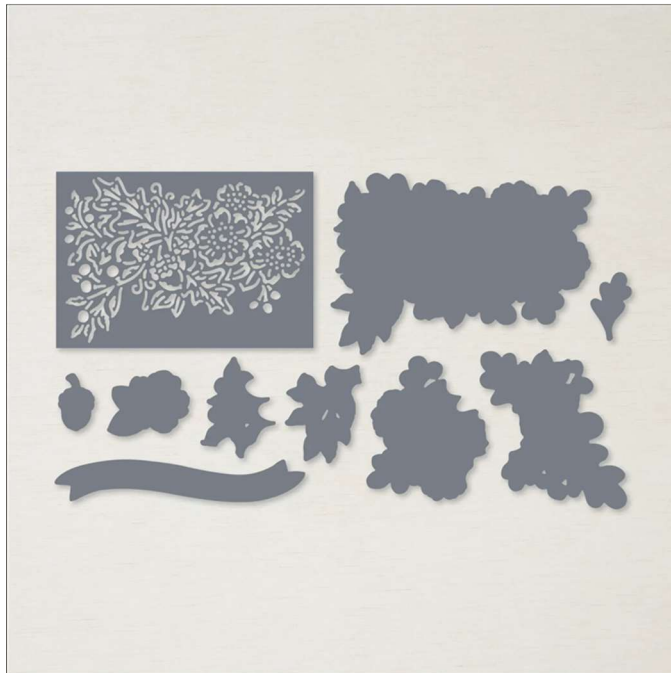

Dies  
**Autumn Bouquet Dies**

**Autumn Bouquet Dies**  
Tools • Stampin' Cut & Emboss • Dies

Set of 7 dies    Largest die: 4-1/4" x 3" (10.8 x 7.6 cm)  
J-D 22 Page 52  
159837

**French:** Poinçons Bouquet Automnal

**German:** Stanzformen Herbststraus

**Coordinates with:** Fond of Autumn

Insert created by Bev Adams, <http://BevAdams.com>, [BevAdams@verizon.net](mailto:BevAdams@verizon.net) Images from Stampin' Up!®