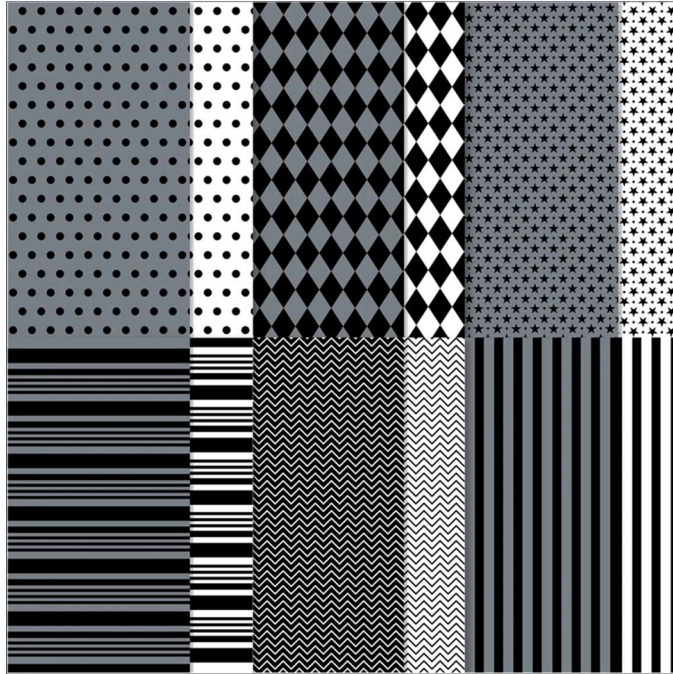

Designer Series Paper®
Black & White Designs
Designer Series Paper

Black & White Designs Designer Series Paper
Paper Basics • 12" x 12" (30.5 x 30.5 cm) • Designer Series Paper®

Set of 12 sheets 2 each of 6 double-sided designs. Acid free, lignin free.
J-D 22 Page 55
159861

French: Papier De La Série Design Motifs Noirs Et Blancs

German: Designerpapier Schwarz-Weiss

Colors: Black, white

Insert created by Bev Adams, <http://BevAdams.com>, BevAdams@verizon.net Images from Stampin' Up!®