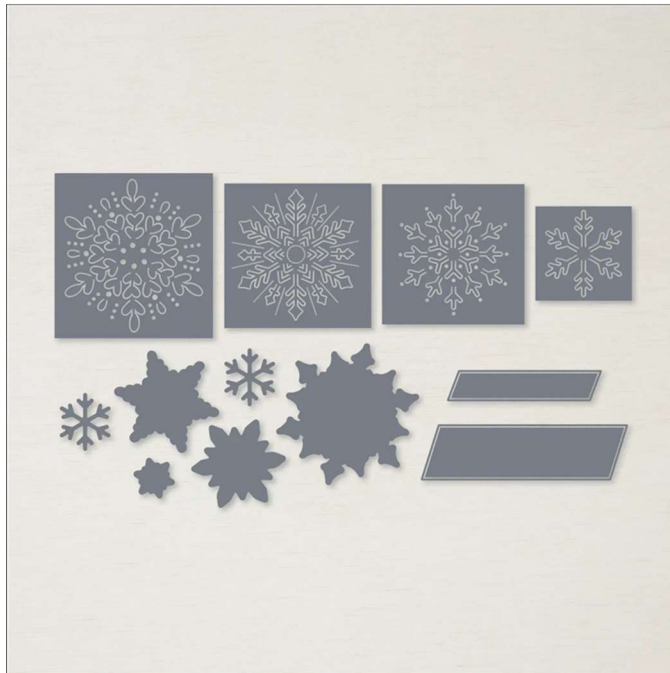

Dies Frosted Flurry Dies

Set of 12 dies Largest die: 3-1/2" x 1" (8.9 x 2.5 cm)

J-D 22 Page 19

159811

French: Poinçons Flocons Givrés

German: Stanzformen Frostige Flocken

Coordinates with: Joyful Flurry

Insert created by Bev Adams, <http://BevAdams.com>, BevAdams@verizon.net Images from Stampin' Up!®