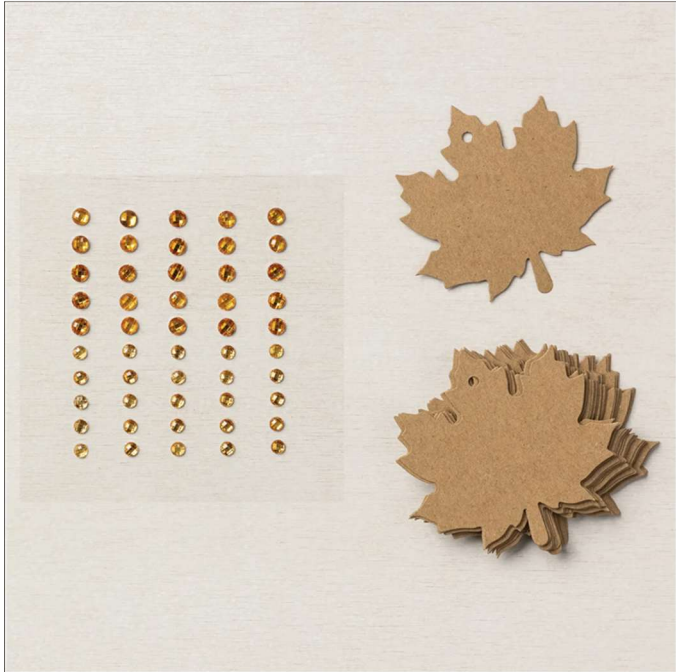

Accents Leaf Labels

Leaf Label & Amber Gem Combo Pack

Set of 25 leaves and 50 gems Gems: 4 mm, 5 mm. Leaves: 2 1/2" x 2 1/2" (6.4 x 6.2 cm)

J-D 22 Page 49

159969

French: Assortiment Étiquettes De Feuilles Et Gemmes Ambrées

German: Kombipack Ahornblatt-Etiketten Und Schmucksteine In Bernstein-Optik

Collection: Rustic Harvest Suite **Colors:** Amber, Kraft

Insert created by Bev Adams, <http://BevAdams.com>, BevAdams@verizon.net Images from Stampin' Up!®