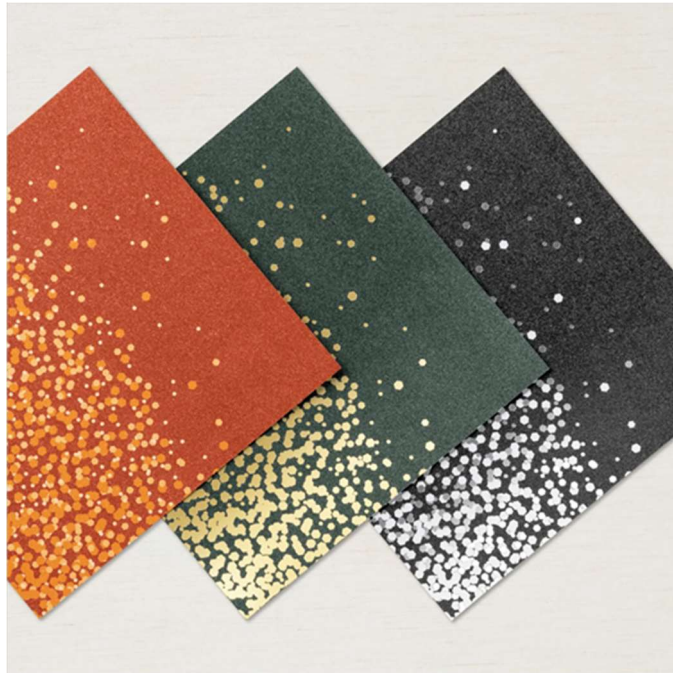

Specialty

Metallic & Shimmer Specialty Paper

Metallic & Shimmer Specialty Paper
Paper Basics • 6" x 6" (15.2 x 15.2 cm) • Specialty

Set of 12 sheets Single-sided, 4 each of 3 color combinations. Acid free, lignin free.
J-D 22 Page 41
159909

French: Papier Spécialité Éclats Métallisés

German: Spezialpapier Metallicglanz Und Schimmer

Colors: Evening Evergreen/gold foil, Basic Black/silver foil, Caju Craze/Pumpkin Pie

Insert created by Bev Adams, <http://BevAdams.com>, BevAdams@verizon.net Images from Stampin' Up!®