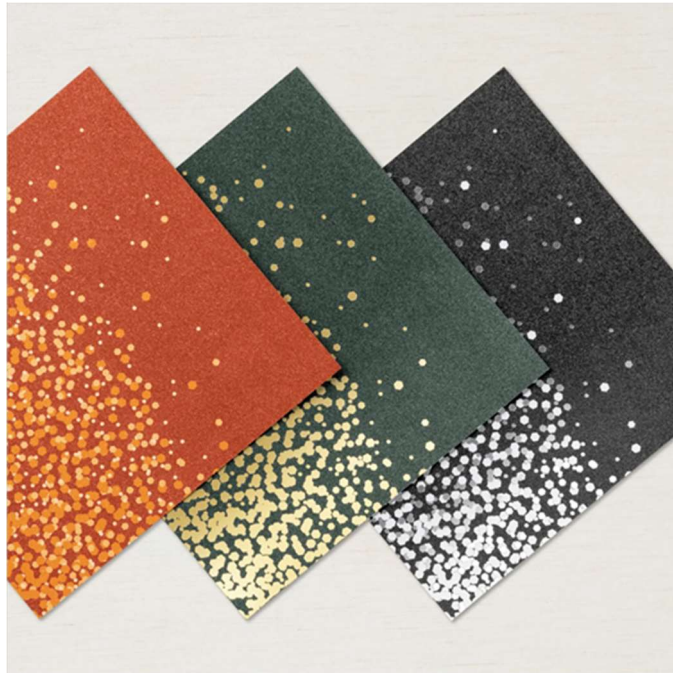

Specialty

Metallic & Shimmer Specialty Paper

Metallic & Shimmer Specialty Paper
Paper Basics • 6" x 6" (15.2 x 15.2 cm) • Specialty

Set of 12 sheets Single-sided, 4 each of 3 color combinations. Acid free, lignin free.
J-D 22 Page 41
159909

French: Papier Spécialité Éclats Métallisés

German: Spezialpapier Metallicglanz Und Schimmer

Colors: Evening Evergreen/gold foil, Basic Black/silver foil, Caju Craze/Pumpkin Pie

Insert created by Bev Adams, <http://BevAdams.com>, BevAdams@verizon.net Images from Stampin' Up!®

J-D 22