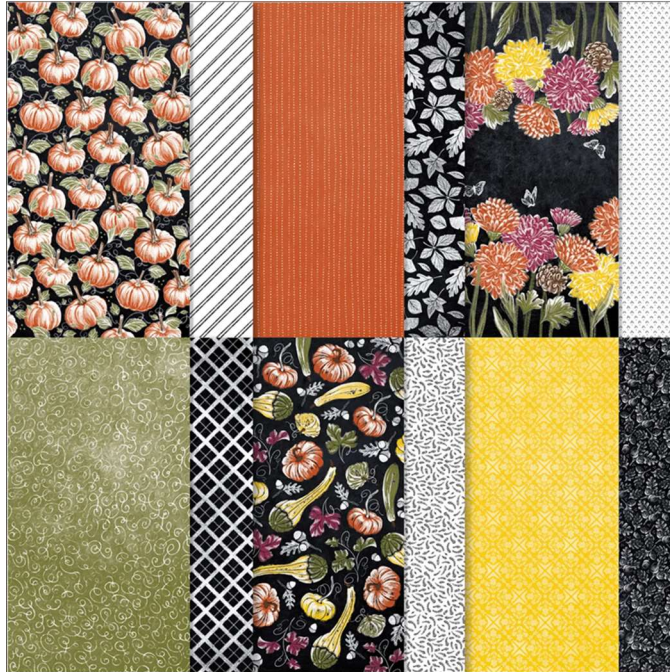

Designer Series Paper®
Rustic Harvest
Designer Series Paper

Rustic Harvest Designer Series Paper
Paper Basics • 12" x 12" (30.5 x 30.5 cm) • Designer Series Paper®

Set of 12 sheets 2 each of 6 double-sided designs. Acid free, lignin free.
J-D 22 Page 49
159633

French: Papier De La Série Design Récolte Rustique

German: Designerpapier Herbsternte

Collection: Rustic Harvest Suite **Colors:** Merry Merlot, Cajun Craze, Crushed Curry, Mossy Meadow, Early Espresso, Basic Black