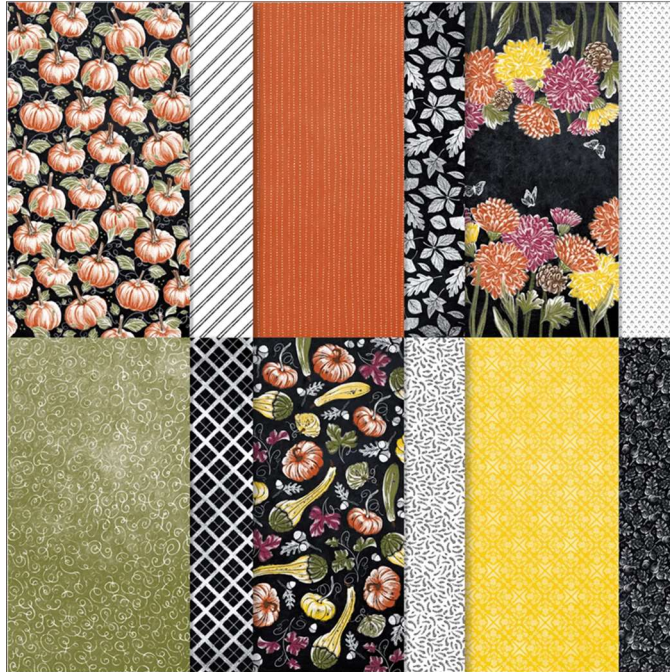

Designer Series Paper®
Rustic Harvest
Designer Series Paper

Rustic Harvest Designer Series Paper
Paper Basics • 12" x 12" (30.5 x 30.5 cm) • Designer Series Paper®

Set of 12 sheets 2 each of 6 double-sided designs. Acid free, lignin free.
J-D 22 Page 49
159633

French: Papier De La Série Design Récolte Rustique

German: Designerpapier Herbsternte

Collection: Rustic Harvest Suite **Colors:** Merry Merlot, Cajun Craze, Crushed Curry, Mossy Meadow, Early Espresso, Basic Black