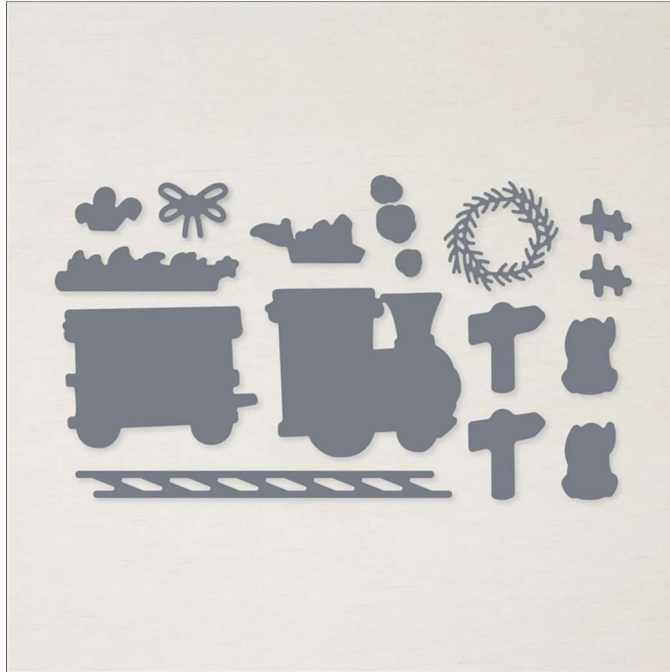

Dies
Santa's Train Dies

Santa's Train Dies
Tools • Mini Stampin' Cut & Emboss • Dies

Set of 16 dies Largest die: 4-1/2" x 1/2" (11.4 x 1.3 cm)
J-D 22 Page 18
159589

French: Poinçons Train Du Père Noël

German: Stanzformen Weihnachtliche Eisenbahn

Collection: Santa Express Suite

Coordinates with: Santa's Delivery

Insert created by Bev Adams, <http://BevAdams.com>, BevAdams@verizon.net Images from Stampin' Up!®