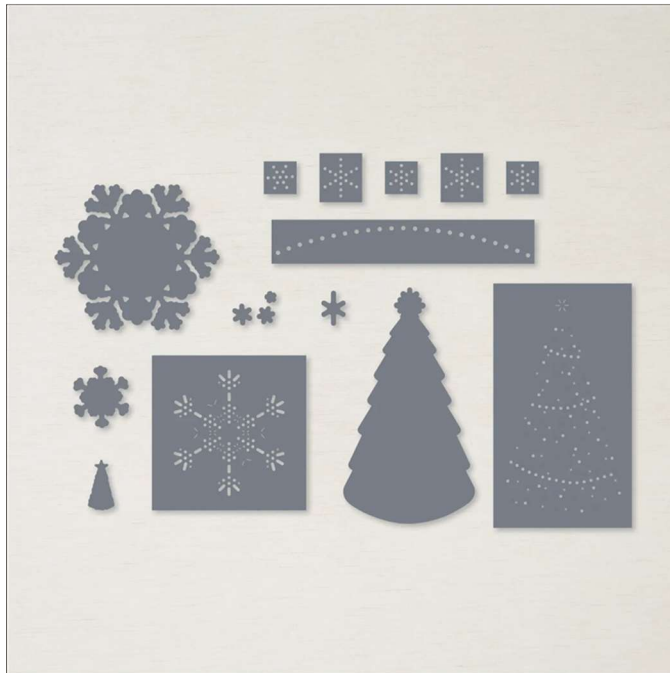

Dies Twinkling Lights Dies

Tools • Stampin' Cut & Emboss • Dies

Twinkling Lights Dies

Set of 14 dies Largest die: 4-1/2" x 1/4" (11.4 x 0.6 cm)

J-D 22 Page 32

159541

French: Poinçons Lumières Scintillantes

German: Stanzformen Weihnachtslichter

Collection: Lights Aglow Suite

Coordinates with: Christmas Lights

Insert created by Bev Adams, <http://BevAdams.com>, BevAdams@verizon.net Images from Stampin' Up!®

J-D 22

└