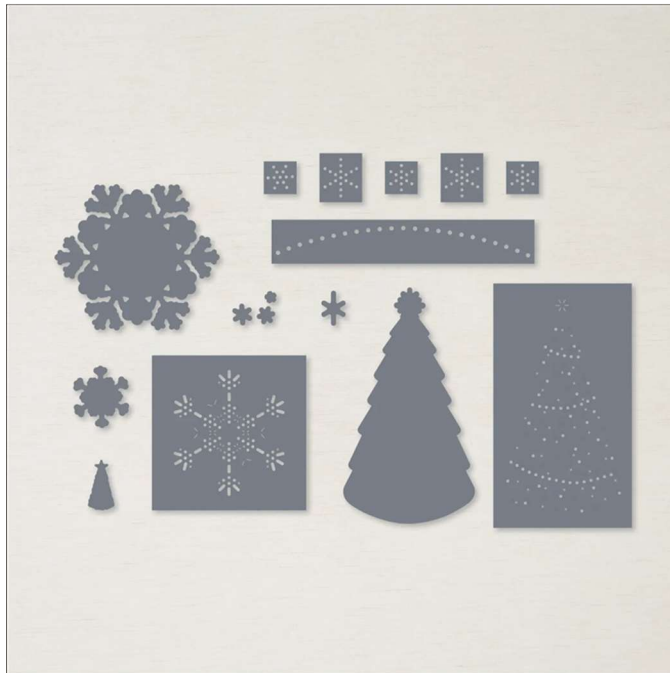

Dies Twinkling Lights Dies

Tools • Stampin' Cut & Emboss • Dies

Twinkling Lights Dies

Set of 14 dies Largest die: 4-1/2" x 1/4" (11.4 x 0.6 cm)
J-D 22 Page 32
159541

French: Poinçons Lumières Scintillantes