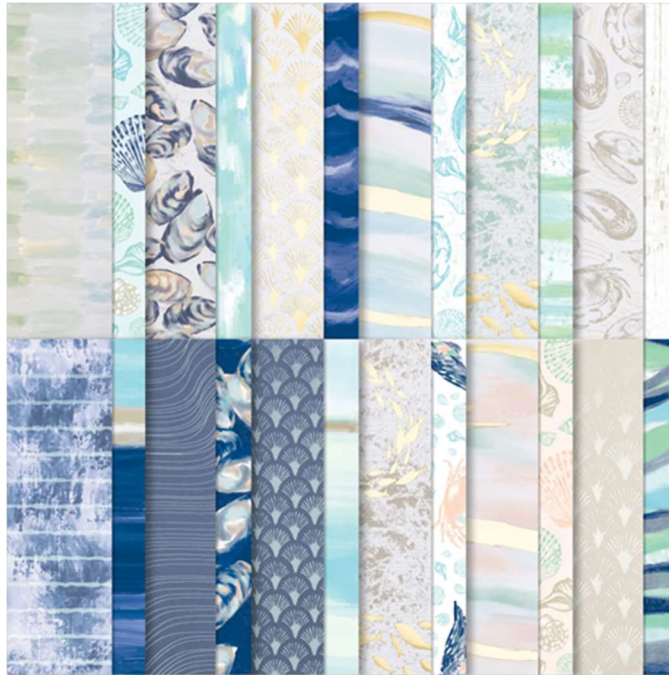

Designer Series Paper®

By the Bay Specialty Designer Series Paper

By the Bay Specialty Designer Series Paper
Paper Basics • 6" x 6" (15.2 x 15.2 cm) • Designer Series Paper®

Set of 48 sheets 4 each of 12 double-sided designs. Acid free, lignin free.

J-A 23 Page 23
160434

French: Papier De La Série Design Spécialité Sur La Baie

German: Besonderes Designerpapier Bezaubernde Bucht

Collection: By the Bay Suite **Colors:** Petal Pink, Coastal Cabana, Balmy Blue, Night of Navy, gold foil, pearl foil