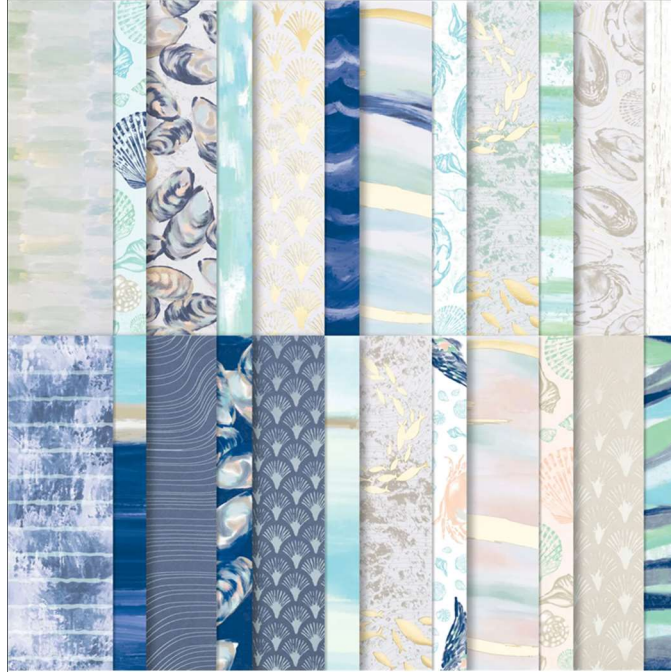

Designer Series Paper®
By the Bay
Specialty Designer Series Paper

By the Bay Specialty Designer Series Paper
Paper Basics • 6" x 6" (15.2 x 15.2 cm) • Designer Series Paper®

Set of 48 sheets 4 each of 12 double-sided designs. Acid free, lignin free.
J-A 23 Page 23 160434

French: Papier De La Série Design Spécialité Sur La Baie

German: Besonderes Designerpapier Bezaubernde Bucht

Collection: By the Bay Suite **Colors:** Petal Pink, Coastal Cabana, Balmy Blue, Night of Navy, gold foil, pearl foil