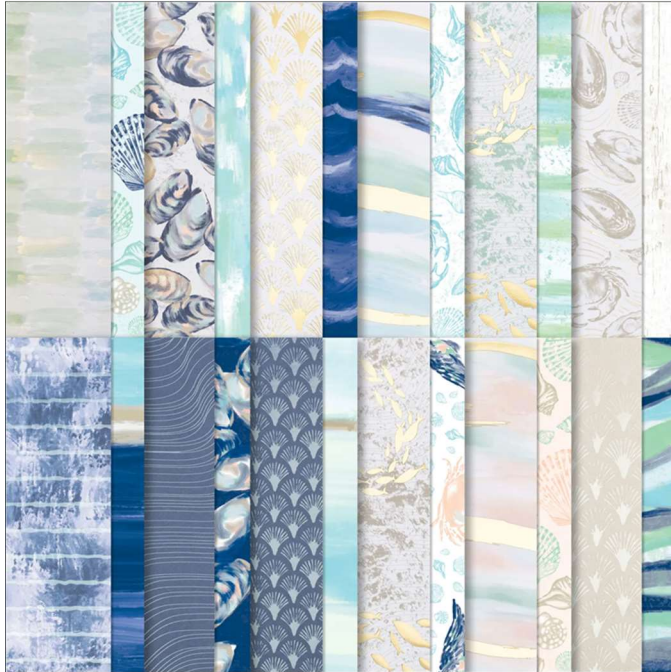

Designer Series Paper®  
**By the Bay**  
Specialty Designer Series Paper

**By the Bay Specialty Designer Series Paper**  
Paper Basics • 6" x 6" (15.2 x 15.2 cm) • Designer Series Paper®

Set of 48 sheets 4 each of 12 double-sided designs. Acid free, lignin free.  
J-A 23 Page 23 160434

**French:** Papier De La Série Design Spécialité Sur La Baie

**German:** Besonderes Designerpapier Bezaubernde Bucht

**Collection:** By the Bay Suite **Colors:** Petal Pink, Coastal Cabana, Balmy Blue, Night of Navy, gold foil, pearl foil