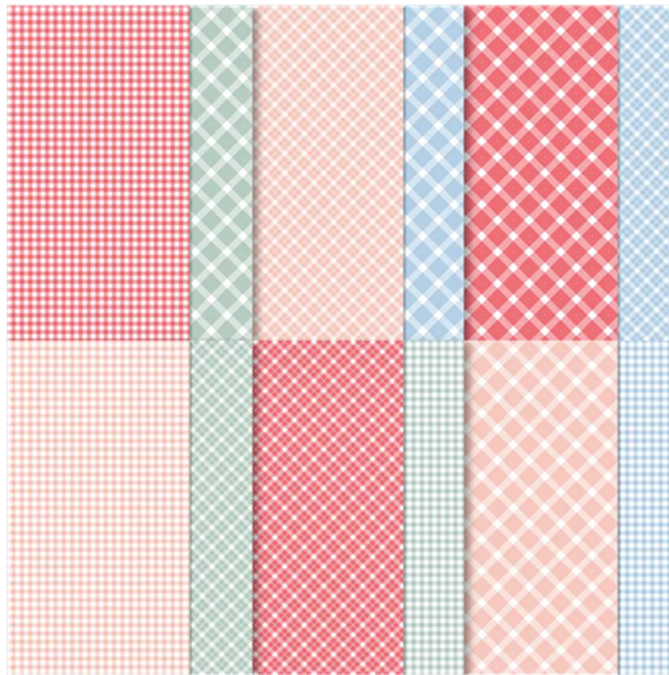

Country Gingham Designer Series Paper
 Paper Basics • 6" x 6" (15.2 x 15.2 cm) • Designer Series Paper®

Designer Series Paper®
Country Gingham Designer Series Paper

Set of 48 sheets 6 each of 6 double-sided designs. Acid free, lignin free.

J-A 23 Page 9
 160388

French: Papier De La Série Design Vichy Champêtre

German: Designerpapier Rustikale Karos

Collection: Country Floral Lane Suite **Colors:** Balmy Blue, Mint Macaron, Petal Pink, Sweet Sorbet