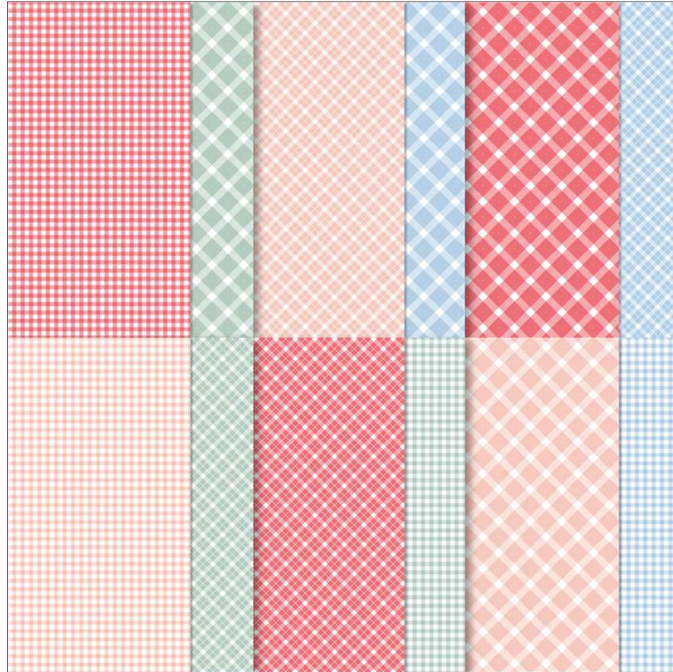

Designer Series Paper®  
**Country Gingham**  
Designer Series Paper

**Country Gingham Designer Series Paper**  
Paper Basics • 6" x 6" (15.2 x 15.2 cm) • Designer Series Paper®

Set of 48 sheets 6 each of 6 double-sided designs. Acid free, lignin free.  
J-A 23 Page 9 160388

**French:** Papier De La Série Design Vichy Champêtre

**German:** Designerpapier Rustikale Karos

**Collection:** Country Floral Lane Suite **Colors:** Balmy Blue, Mint Macaron, Petal Pink, Sweet Sorbet

Insert created by Bev Adams, <http://BevAdams.com>, [BevAdams@verizon.net](mailto:BevAdams@verizon.net) Images from Stampin' Up!®