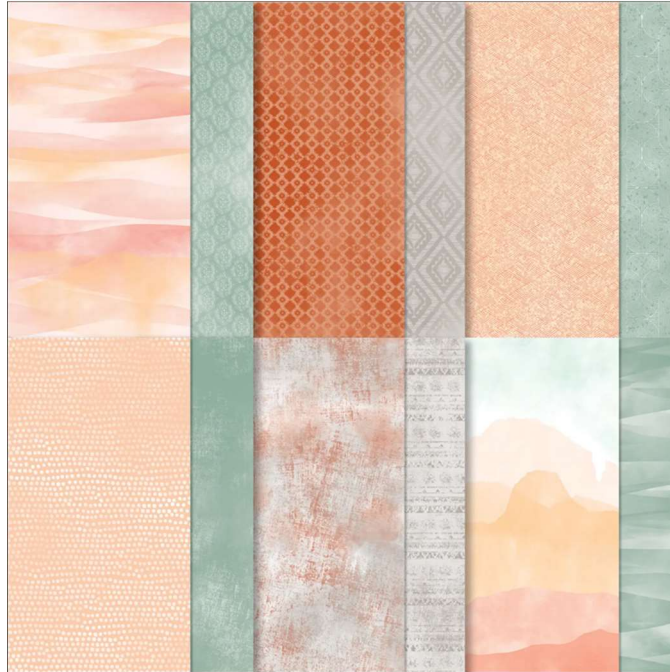

Designer Series Paper®
Delicate Desert
Designer Series Paper

Delicate Desert Designer Series Paper
Paper Basics • 12" x 12" (30.5 x 30.5 cm) • Designer Series Paper®

Set of 12 sheets 2 each of 6 double-sided designs. Acid free, lignin free.
J-A 23 Page 43 160521

French: Papier De La Série Design Désert Délicat

German: Designerpapier Zauber Der Wüste

Collection: Delicate Desert Suite **Colors:** Petal Pink, Calypso Coral, Cajun Craze, Pale Papaya, Soft Succulent, Gray Granite