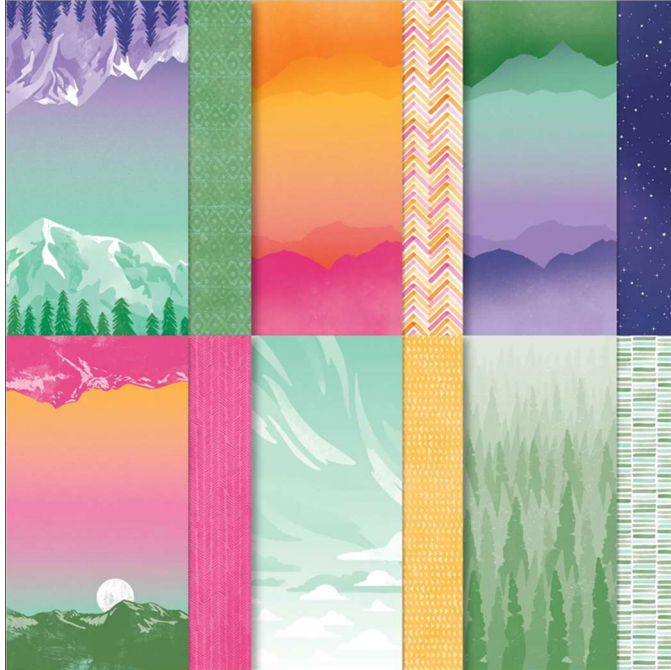

Designer Series Paper®  
Enjoy the Journey  
Designer Series Paper

Enjoy the Journey Designer Series Paper  
Paper Basics • 12" x 12" (30.5 x 30.5 cm) • Designer Series Paper®

Set of 12 sheets 2 each of 6 double-sided designs. Acid free, lignin free.  
J-A 23 Page 59 160586

**French:** Papier De La Série Design Rêve D'aventure

**German:** Designerpapier Naturabenteuer

**Collection:** Enjoy the Journey Suite **Colors:** Melon Mambo, Pumpkin Pie, Coastal Cabana, Garden Green, Starry Sky, Highland Heather