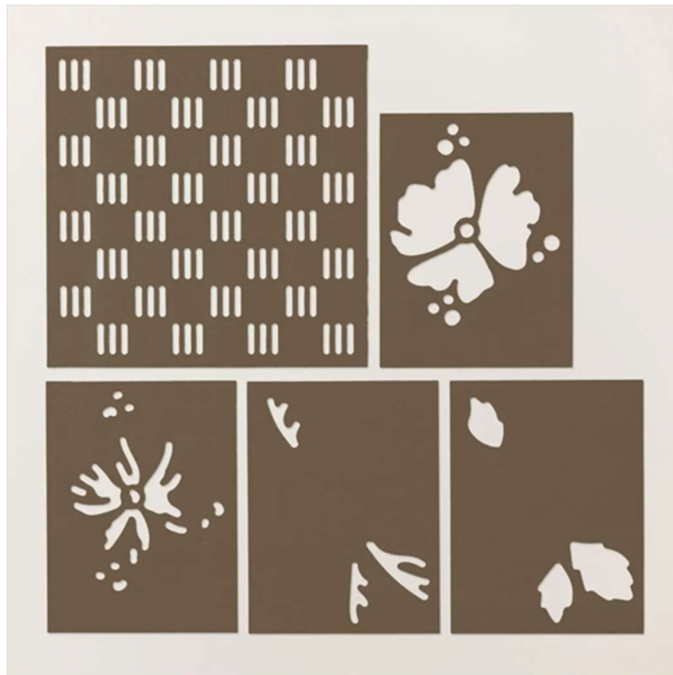

Masks
Loveliest Layers Decorative Masks

Set of 5 masks 1 each of 5 designs. Largest mask: 6 1/2" x 6 1/2" (16.5 x 16.5 cm). Use with Embossing Paste and Palette Knives or Classic Stampin' Ink.

J-A 23 Page 62
 160517

French: Pochoirs Décoratifs Superpositions Ravissantes

German: Dekoschablonen Kreative Lagen

Insert created by Bev Adams, <http://BevAdams.com>, BevAdams@verizon.net Images from Stampin' Up!®