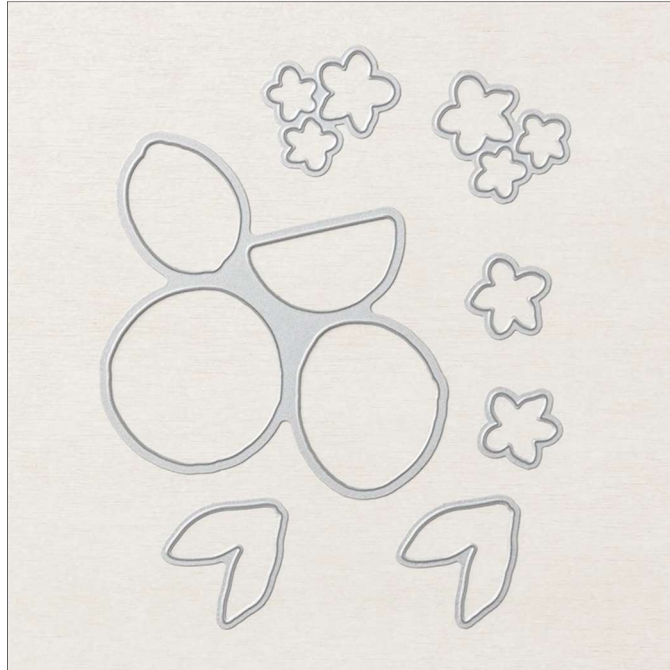

Dies & Embossing Folder
Sweet Citrus Dies
Hybrid Set

Sweet Citrus Hybrid Dies
Tools • Stampin' Cut & Emboss • Dies & Embossing Folder

Set of 1 embossing folder and 7 dies Embossing folder: 4 1/2" x 6 1/4" (11.4 x 15.9 cm). Largest die: 3 1/2" x 4" (8.9 x 10.2 cm)

J-A 23 Page 49 160644

French: Plioir À Gaufrage Hybride Agrumes Sucrés

German: Hybrid-Prägeform Spritzige Zitronen

Coordinates with: Sweet Citrus

Insert created by Bev Adams, <http://BevAdams.com>, BevAdams@verizon.net Images from Stampin' Up!®