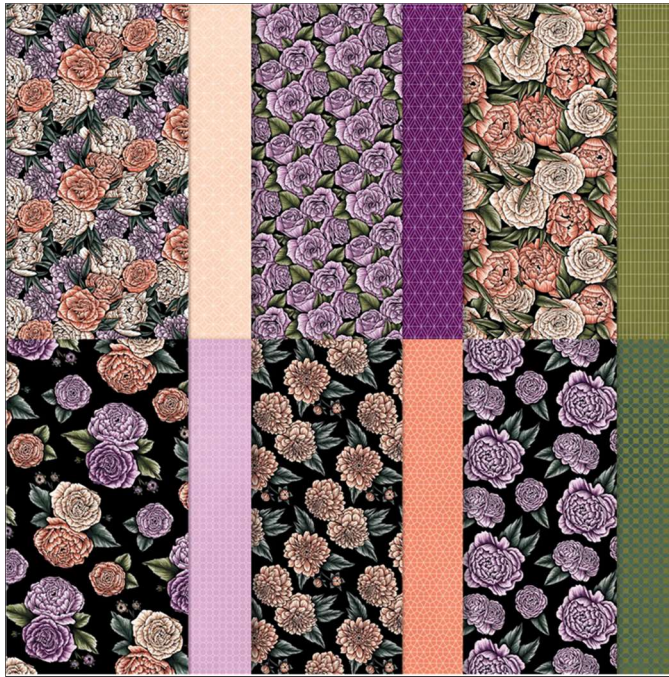

Sale-a-Bration

Favored Flowers Designer Series Paper
Paper Basics • 12" x 12" (30.5 x 30.5 cm) • Designer Series Paper®

Designer Series Paper®
Favored Flowers
Designer Series Paper

Set of 12 sheets Level 1. 2 each of 6 double-sided designs. Acid free, lignin free.

SAB 23 Page 11 160833

French: Papier De La Série Design Fleurs De Prédilection

German: Designerpapier Beeindruckende Blumen

Colors: Basic Black, Blackberry Bliss, Calypso Coral, Evening Evergreen, Fresh Freesia, Petal Pink