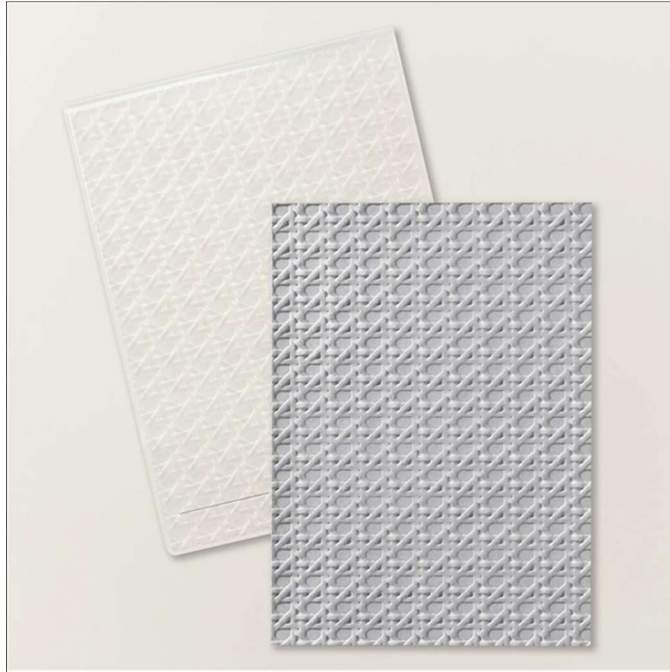

Embossing Folder  
**Cane Weave 3D Embossing Folder**

**Cane Weave 3D Embossing Folder**  
Embossing • Stampin' Cut & Emboss • Embossing Folder

Set of 1 folder 4 ½" x 6 ¼" (11.4 x 15.9 cm)

23-24 Page 168 160580

**French:** Plioir À Gaufrage 3d Tissage En Rotin

**German:** 3-D-Prägeform Rattan-Geflecht

Insert created by Bev Adams, <http://BevAdams.com>, [BevAdams@verizon.net](mailto:BevAdams@verizon.net) Images from Stampin' Up!®