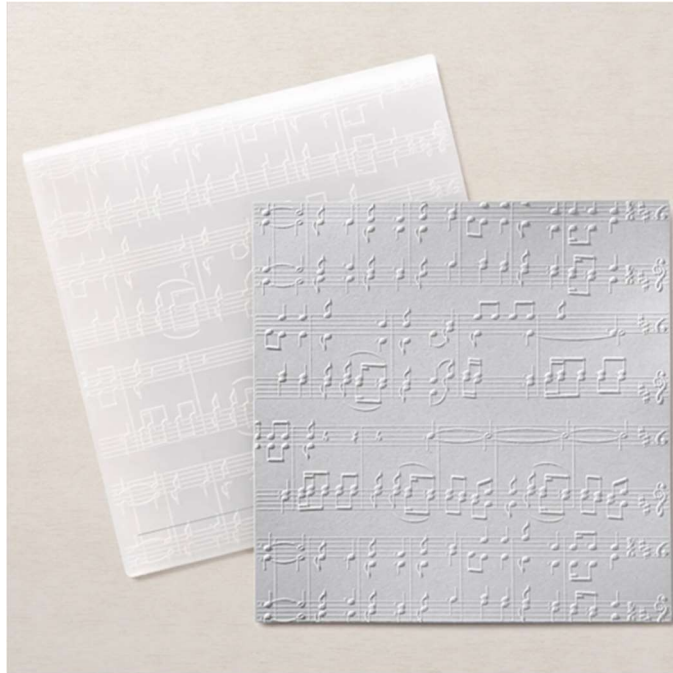

Embossing Folder

Merry Melody 3D Embossing Folder

Merry Melody 3D Embossing Folder
Embossing • Stampin' Cut & Emboss • Embossing Folder

Set of 1 folder 6" x 6 ¼" (15.2 x 15.9 cm)

23-24 Page 168 156392

French: Plioir À Gaufrage 3d Mélodie Festive