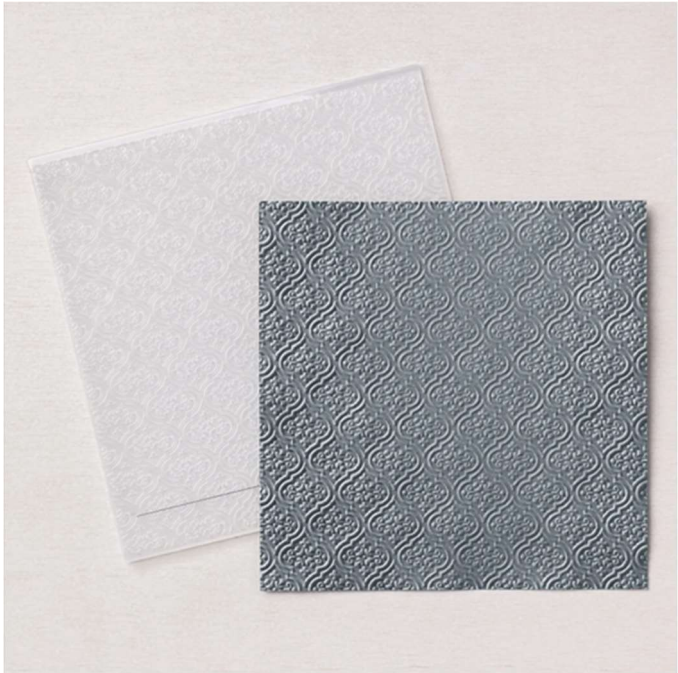

Embossing Folder Quatrefoil Tile Embossing Folder

Set of 1 folder 6" x 6 1/4" (15.2 x 15.9 cm).
23-24 Page 169 158655

French: Plioirs À Gaufrage Carreau De Quadrilobes
German: Prägeform Vierpass-Muster

Insert created by Bev Adams, <http://BevAdams.com>, BevAdams@verizon.net Images from Stampin' Up!®