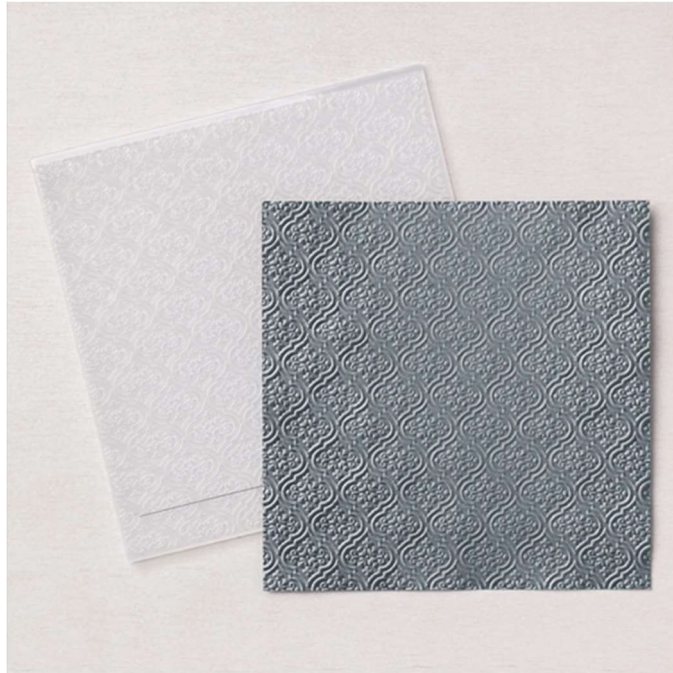

Embossing Folder

Quatrefoil Tile Embossing Folder

Quatrefoil Tile Embossing Folder
Embossing • Stampin' Cut & Emboss • Embossing Folder

Set of 1 folder 6" x 6 1/4" (15.2 x 15.9 cm).

23-24 Page 169 158655

French: Plioirs À Gaufrage Carreau De Quadrilobes

German: Prägeform Vierpass-Muster

Insert created by Bev Adams, <http://BevAdams.com>, BevAdams@verizon.net Images from Stampin' Up!®