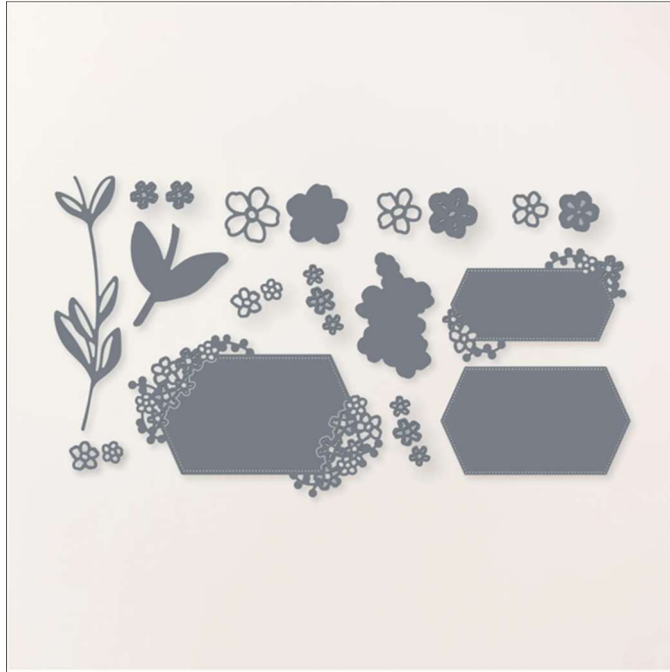

Dies
Sentimental Park Dies

Sentimental Park Dies
Tools • Mini Stampin' Cut & Emboss • Dies

Set of 18 dies Largest die: 4 1/16" x 2 5/8" (10.3 x 6.7 cm)
23-24 Page 166 160566

French: Poinçons Parc Romanesque