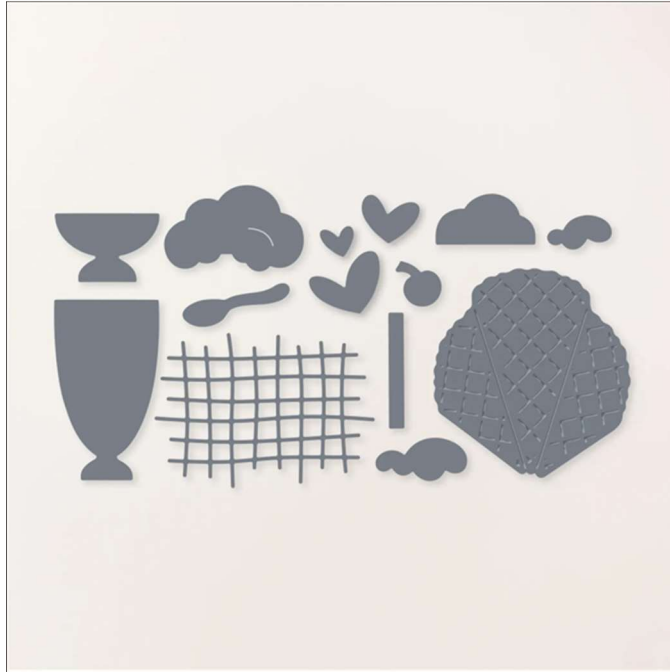

Dies
Share a Milkshake Dies

Share a Milkshake Dies
Tools • Mini Stampin' Cut & Emboss • Dies

Set of 12 dies Largest die: 2 5/8" x 2 7/16" (6.7 x 6.2 cm)
23-24 Page 166 160395

French: Poinçons Desserts Glacés