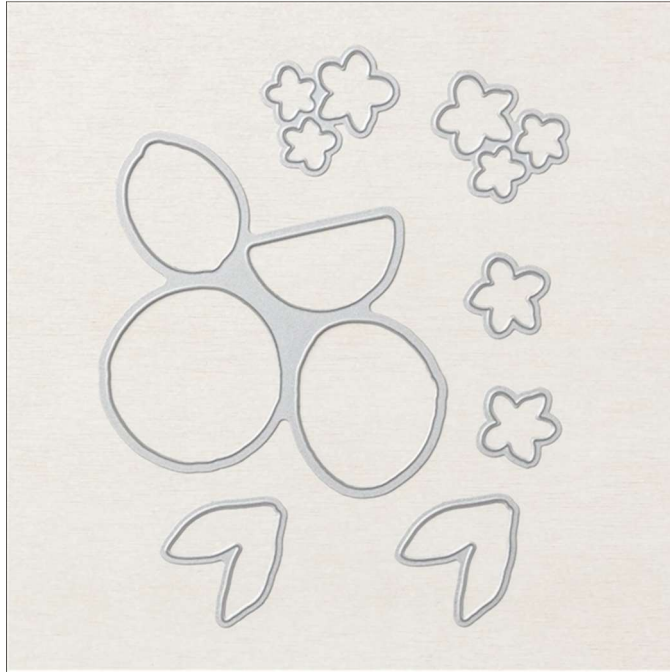

Dies & Embossing Folder
Sweet Citrus Hybrid
Dies

Sweet Citrus Dies
Tools • Stampin' Cut & Emboss • Dies & Embossing Folder

Set of 1 embossing folder and 7 dies Embossing folder: 4 ½" x 6 ¼" (11.4 x 15.9 cm). Largest die: 3 ½" x 4" (8.9 x 10.2 cm)

23-24 Page 167 160644

French: Plioir À Gaufrage Hybride Agrumes Sucrés

German: Hybrid-Prägeform Spritzige Zitronen

Coordinates with: Sweet Citrus

Insert created by Bev Adams, <http://BevAdams.com>, BevAdams@verizon.net Images from Stampin' Up!®