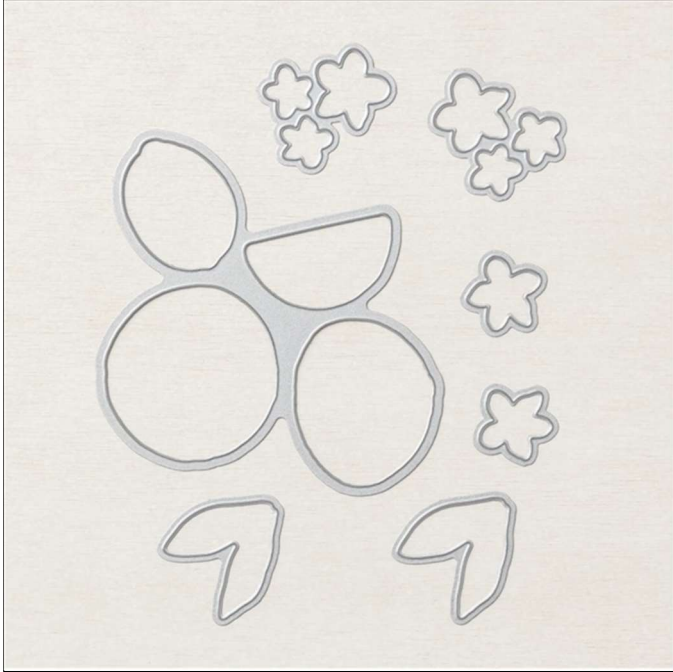

Dies & Embossing Folder Sweet Citrus Hybrid Dies

Set of 1 embossing folder and 7 dies Embossing folder: 4 ½" x 6 ¼" (11.4 x 15.9 cm). Largest die: 3 ½" x 4" (8.9 x 10.2 cm)
23-24 Page 167 160644

French: Plioir À Gaufrage Hybride Agrumes Sucrés

German: Hybrid-Prägeform Spritzige Zitronen

Coordinates with: Sweet Citrus

Insert created by Bev Adams, <http://BevAdams.com>, BevAdams@verizon.net Images from Stampin' Up!®