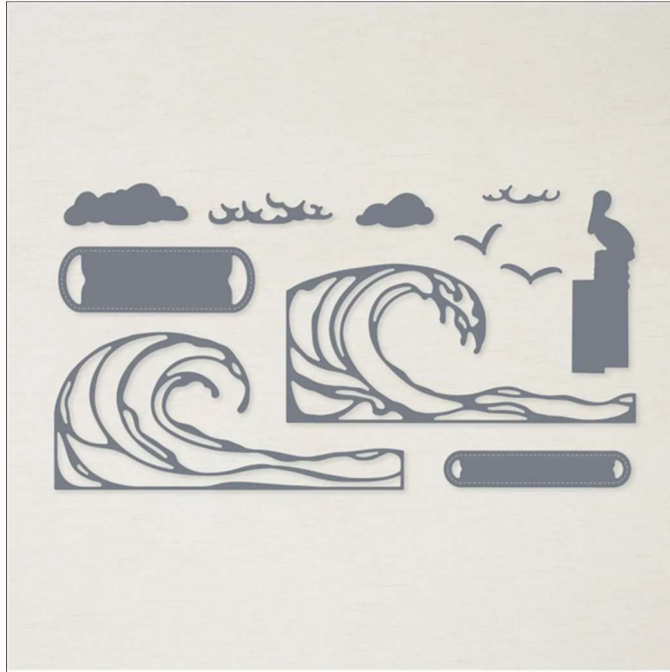

Dies
Waves Dies

Waves Dies
Tools • Mini Stampin' Cut & Emboss • Dies

Set of 10 dies Largest die: 5 1/2" x 2 1/4" (14 x 5.7 cm)
23-24 Page 167 158840

French: Poinçons Vagues

German: Stanzformen Meereswellen

Coordinates with: Waves of Inspiration

Insert created by Bev Adams, <http://BevAdams.com>, BevAdams@verizon.net Images from Stampin' Up!®