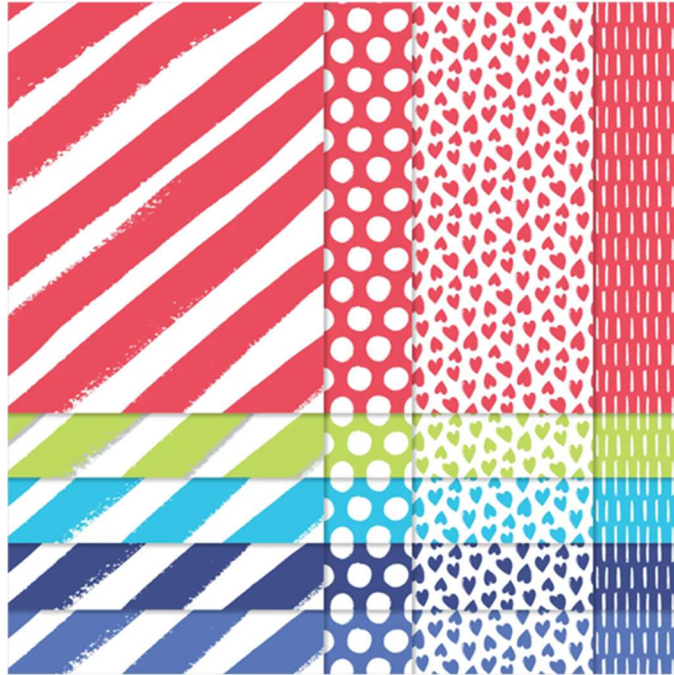

Designer Series Paper®

2022-2024 In Color Designer Series Paper

2022-2024 In Color Designer Series Paper
Paper Basics • 6" x 6" (15.2 x 15.2 cm) • Designer Series Paper®

Set of 40 sheets 4 each of 2 double sided designs in 5 colors
23-24 Page 133 161645

French: Assortiments De Papier De La Série Design In Color 2022-2024

German: Designerpapier In Color Im Set 2022-2024

Collection: 22-24 In Colors **Colors:** Orchid Oasis, Parakeet Party, Starry Sky, Sweet Sorbet, Tahitian Tide