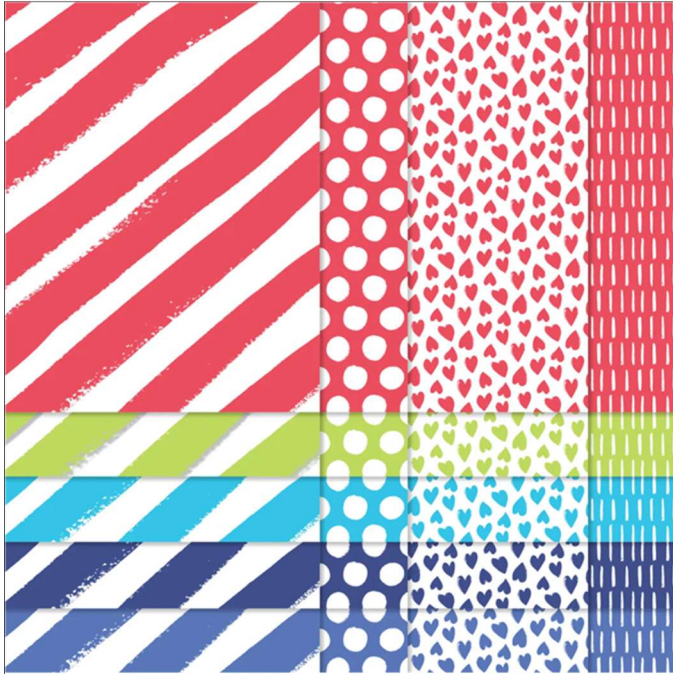

2022-2024 In Color Designer Series Paper
Paper Basics • 6" x 6" (15.2 x 15.2 cm) • Designer Series Paper®

Designer Series Paper®
2022-2024 In Color Designer Series
Paper

Set of 40 sheets 4 each of 2 double sided designs in 5 colors
23-24 Page 133 161645

French: Assortiments De Papier De La Série Design In Color 2022-2024

German: Designerpapier In Color Im Set 2022-2024

Collection: 22-24 In Colors **Colors:** Orchid Oasis, Parakeet Party, Starry Sky, Sweet Sorbet, Tahitian Tide