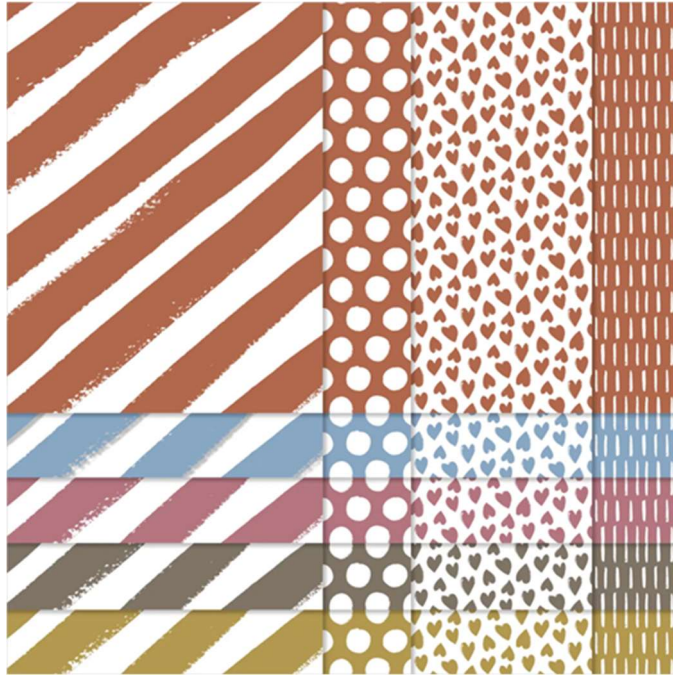

Designer Series Paper®

# 2023-2025 In Color Designer Series Paper

2023-2025 In Color Designer Series Paper  
Paper Basics • 6" x 6" (15.2 x 15.2 cm) • Designer Series Paper®

Set of 40 sheets 4 each of 2 double sided designs in 5 colors  
23-24 Page 133 161646

**French:** Assortiments De Papier De La Série Design In Color 2023-2025

**German:** Designerpapier In Color Im Set 2023-2025

**Collection:** 23-25 In Colors **Colors:** Boho Blue, Copper Clay, Moody Mauve, Wild Wheat, Pebbled Path