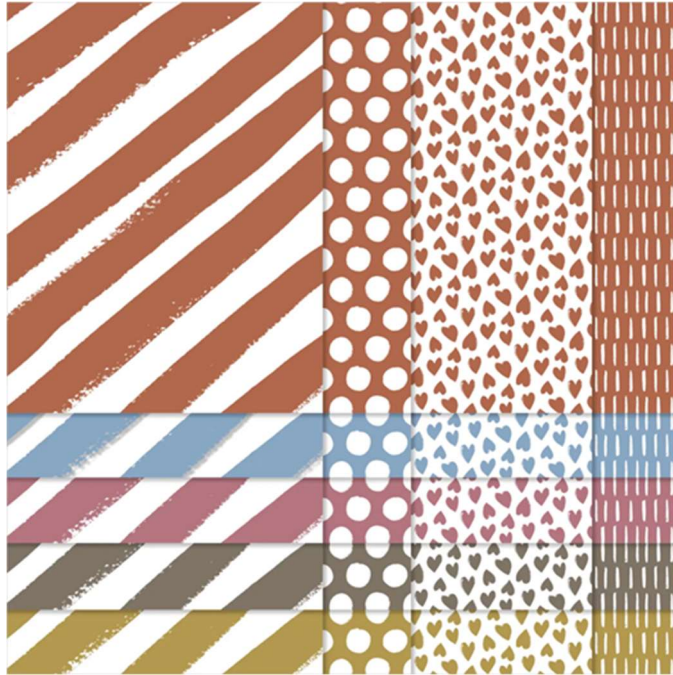

Designer Series Paper®

2023-2025 In Color Designer Series Paper

2023-2025 In Color Designer Series Paper
Paper Basics • 6" x 6" (15.2 x 15.2 cm) • Designer Series Paper®

Set of 40 sheets 4 each of 2 double sided designs in 5 colors
23-24 Page 133 161646

French: Assortiments De Papier De La Série Design In Color 2023-2025

German: Designerpapier In Color Im Set 2023-2025

Collection: 23-25 In Colors **Colors:** Boho Blue, Copper Clay, Moody Mauve, Wild Wheat, Pebbled Path