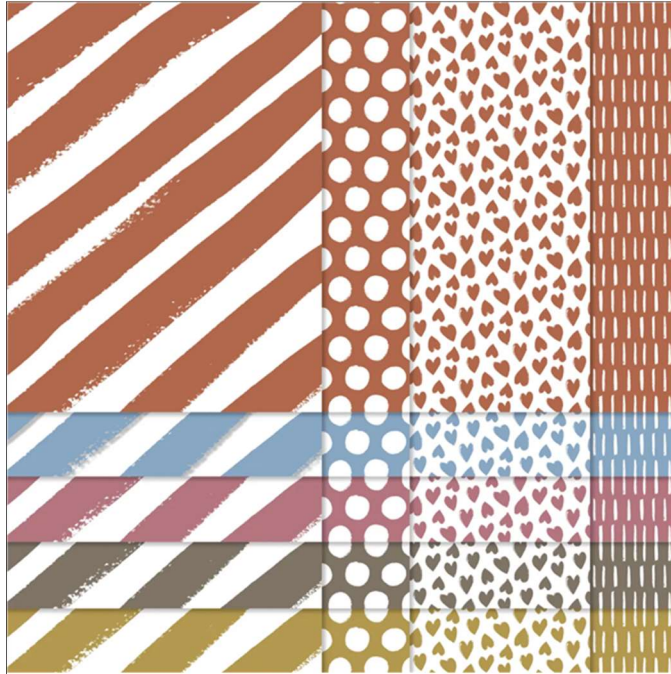

2023-2025 In Color Designer Series Paper
Paper Basics • 6" x 6" (15.2 x 15.2 cm) • Designer Series Paper®

Designer Series Paper®
2023-2025 In Color Designer Series
Paper

Set of 40 sheets 4 each of 2 double sided designs in 5 colors
23-24 Page 133 161646

French: Assortiments De Papier De La Série Design In Color 2023-2025

German: Designerpapier In Color Im Set 2023-2025

Collection: 23-25 In Colors **Colors:** Boho Blue, Copper Clay, Moody Mauve, Wild Wheat, Pebbled Path