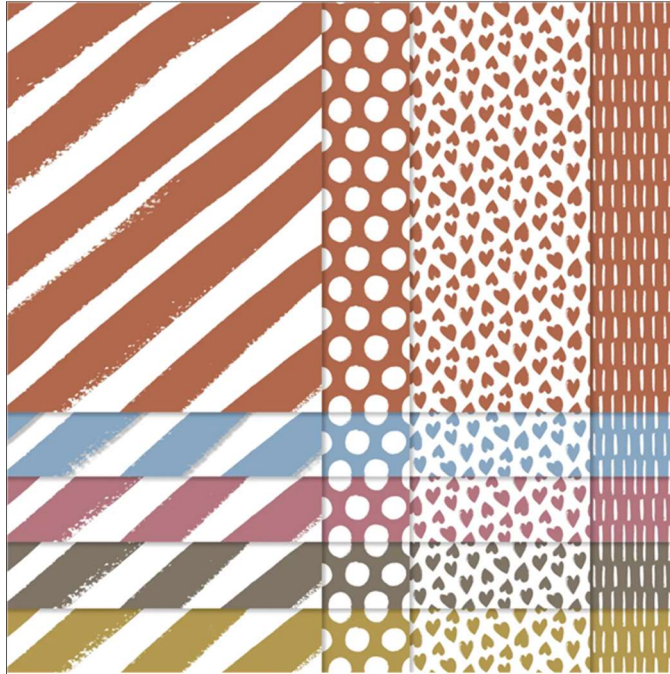

2023-2025 In Color Designer Series Paper
Paper Basics • 6" x 6" (15.2 x 15.2 cm) • Designer Series Paper®

Designer Series Paper®
2023-2025 In Color Designer Series
Paper

Set of 40 sheets 4 each of 2 double sided designs in 5 colors
23-24 Page 133 161646

French: Assortiments De Papier De La Série Design In Color 2023-2025

German: Designerpapier In Color Im Set 2023-2025

Collection: 23-25 In Colors **Colors:** Boho Blue, Copper Clay, Moody Mauve, Wild Wheat, Pebbled Path