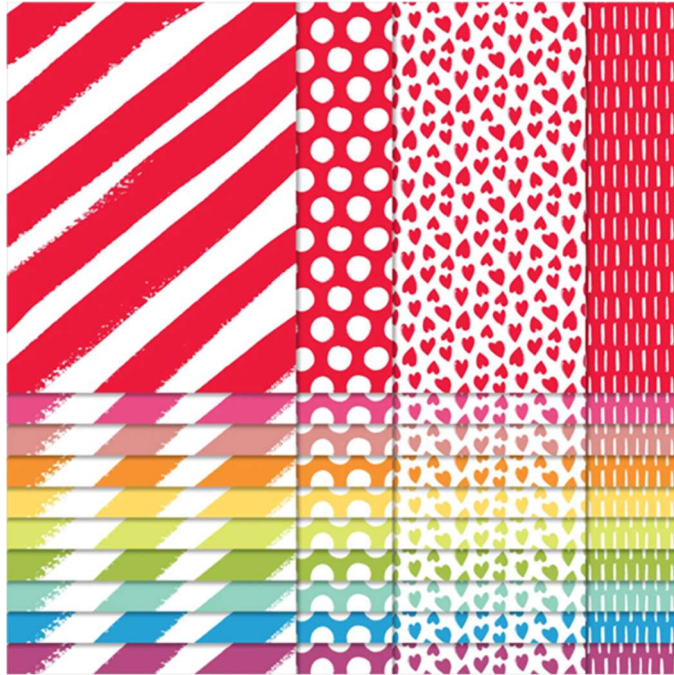

Brights Designer Series Paper
Paper Basics • 6" x 6" (15.2 x 15.2 cm) • Designer Series Paper®

Designer Series Paper® Brights Designer Series Paper

Set of 40 sheets 2 each of 2 double sided designs in 10 colors
23-24 Page 133 161643

French: Papier De La Série Design Brillants

German: Designerpapier Signalfarben

Collection: Brights Collection **Colors:** Poppy Parade, Melon Mambo, Flirty Flamingo, Pumpkin Pie, Daffodil Delight, Lemon Lime Twist, Granny Apple Green, Coastal Cabana, Azure Afternoon, Berry Burst