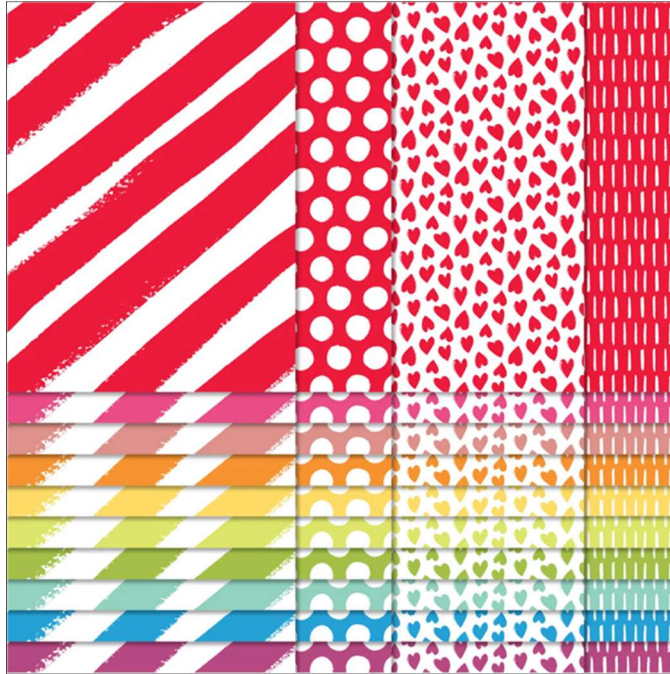

Designer Series Paper®
Brights Designer Series Paper

Brights Designer Series Paper
Paper Basics • 6" x 6" (15.2 x 15.2 cm) • Designer Series Paper®

Set of 40 sheets 2 each of 2 double sided designs in 10 colors
23-24 Page 133 161643

French: Papier De La Série Design Brillants

German: Designerpapier Signalfarben

Collection: Brights Collection **Colors:** Poppy Parade, Melon Mambo, Flirty Flamingo, Pumpkin Pie, Daffodil Delight, Lemon Lime Twist, Granny Apple Green, Coastal Cabana, Azure Afternoon, Berry Burst