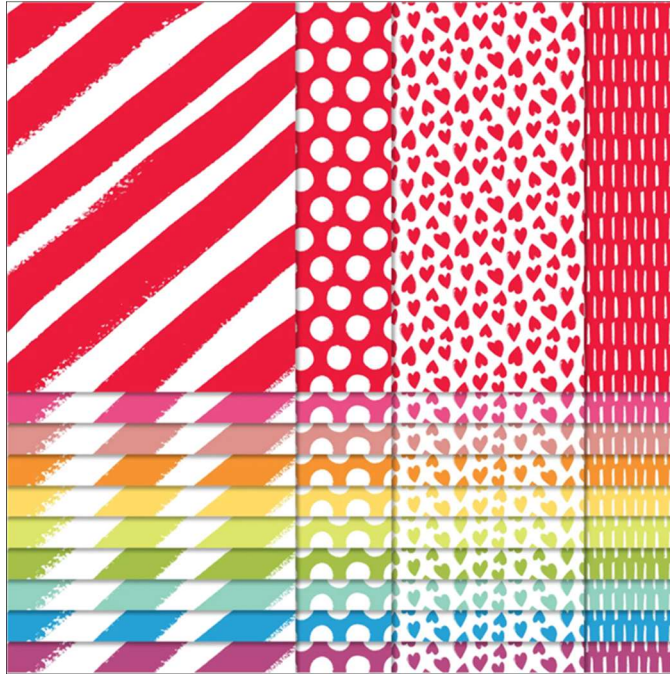

Designer Series Paper®  
Brights Designer Series Paper

**Brights Designer Series Paper**  
Paper Basics • 6" x 6" (15.2 x 15.2 cm) • Designer Series Paper®

Set of 40 sheets    2 each of 2 double sided designs in 10 colors  
23-24 Page 133    161643

**French:** Papier De La Série Design Brillants

**German:** Designerpapier Signalfarben

**Collection:** Brights Collection **Colors:** Poppy Parade, Melon Mambo, Flirty Flamingo, Pumpkin Pie, Daffodil Delight, Lemon Lime Twist, Granny Apple Green, Coastal Cabana, Azure Afternoon, Berry Burst