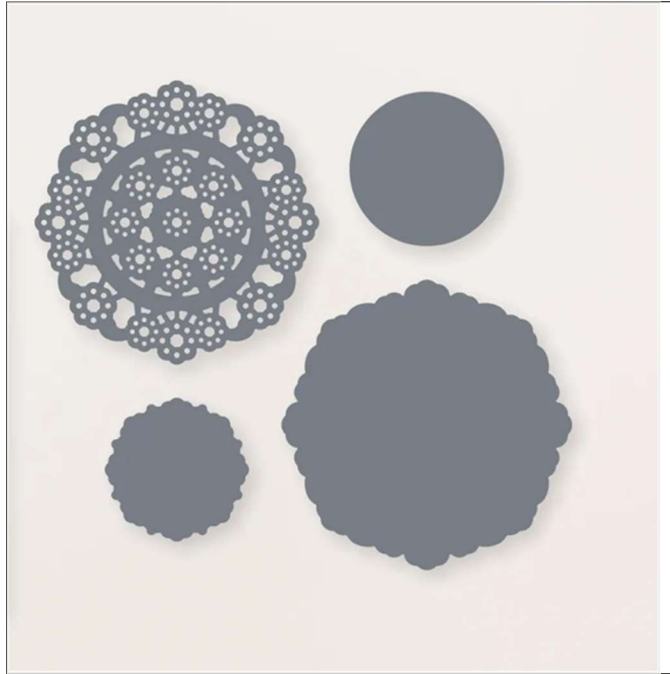

Dies & Embossing Folder  
**Delightful Doily Hybrid**  
Dies

**Delightful Doily Hybrid Dies**  
Tools • Stampin' Cut & Emboss • Dies & Embossing Folder

Set of 1 embossing folder & 4 dies      Embossing folder: 4 ½" x 6 ¼" (11.4 x 15.9 cm)

23-24 Page 163      161286

**French:** Hybride Napperon Exquis

**German:** Zierdeckchen, Hybrid

Insert created by Bev Adams, <http://BevAdams.com>, [BevAdams@verizon.net](mailto:BevAdams@verizon.net) Images from Stampin' Up!®