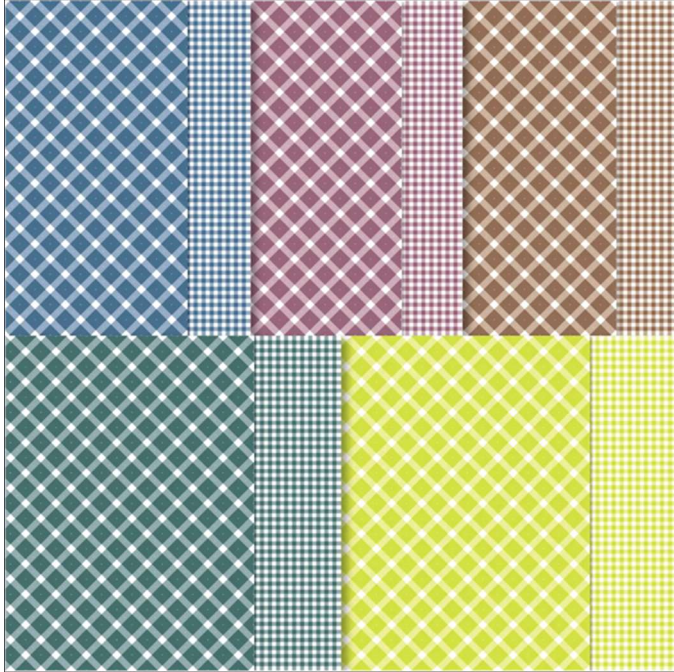

Glorious Gingham Designer Series Paper
Paper Basics • 6" x 6" (15.2 x 15.2 cm) • Designer Series Paper®

Designer Series Paper®
Glorious Gingham Designer Series Paper

Set of 40 sheets 8 each of 1 double sided design in 5 colors. Acid free, lignin free.

23-24 Page 130 163170

French: Papier De La Série Design Superbe Vichy

German: Designerpapier Komposition Aus Karos

Colors: Berry Burst, Blueberry Bushel, Lemon Lime Twist, Pecan Pie, Pretty Peacock

Insert created by Bev Adams, <http://BevAdams.com>, BevAdams@verizon.net Images from Stampin' Up!®