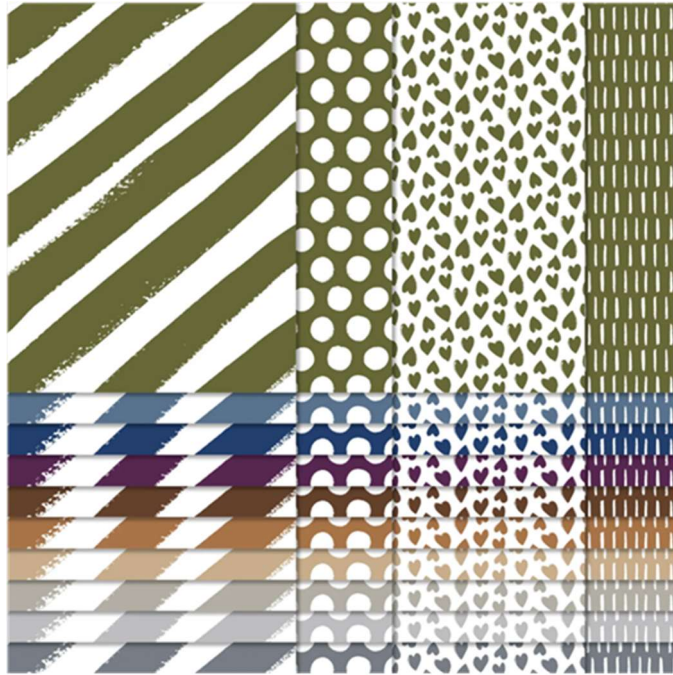

Neutrals Designer Series Paper  
Paper Basics • 6" x 6" (15.2 x 15.2 cm) • Designer Series Paper®

## Designer Series Paper® Neutrals Designer Series Paper

Set of 40 sheets    2 each of 2 double sided designs in 10 colors  
23-24 Page 133                    161641

**French:** Papier De La Série Design Neutres

**German:** Designerpapier Neutralfarben

**Collection:** Neutrals Collection    **Colors:** Mossy Meadow, Misty Moonlight, Night of Navy, Blackberry Bliss, Early Espresso, Pecan Pie, Crumb Cake, Gray Granite, Smoky Slate, Basic Gray