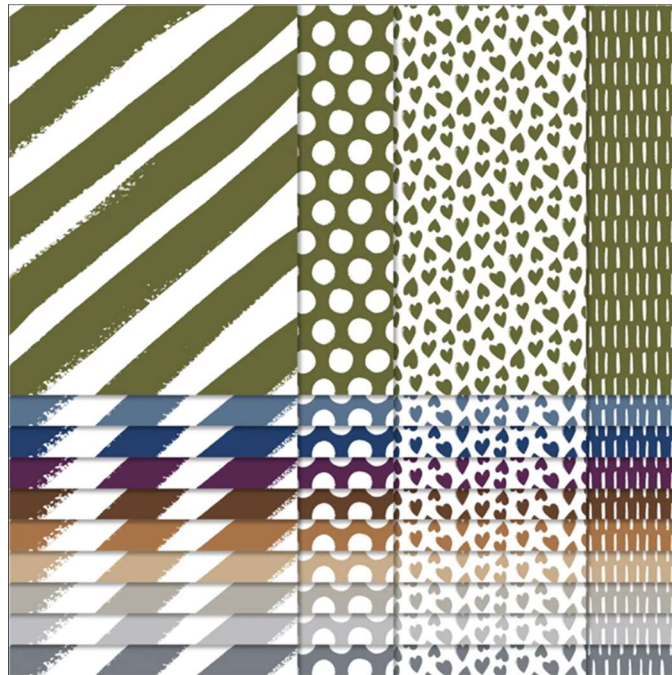

Designer Series Paper®  
Neutrals Designer Series Paper

Neutrals Designer Series Paper  
Paper Basics • 6" x 6" (15.2 x 15.2 cm) • Designer Series Paper®

Set of 40 sheets    2 each of 2 double sided designs in 10 colors  
23-24 Page 133    161641

**French:** Papier De La Série Design Neutres

**German:** Designerpapier Neutralfarben

**Collection:** Neutrals Collection **Colors:** Mossy Meadow, Misty Moonlight, Night of Navy, Blackberry Bliss, Early Espresso, Pecan Pie, Crumb Cake, Gray Granite, Smoky Slate, Basic Gray