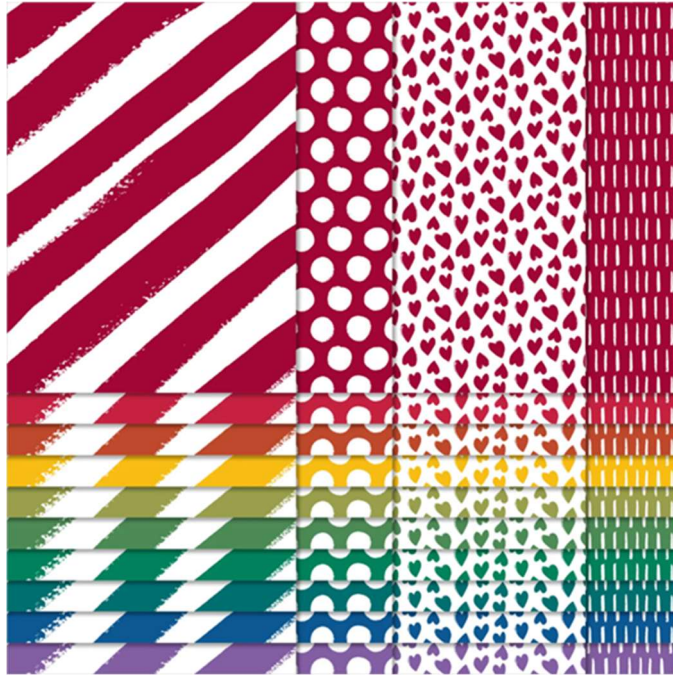

Regals Designer Series Paper
Paper Basics • 6" x 6" (15.2 x 15.2 cm) • Designer Series Paper®

Designer Series Paper®
Regals Designer Series Paper

Set of 40 sheets 2 each of 2 double sided designs in 10 colors
23-24 Page 133 161642

French: Papier De La Série Design Royaux

German: Designerpapier Prachtfarben

Collection: Regals Collection **Colors:** Cherry Cobbler, Real Red, Cajun Craze, Crushed Curry, Old Olive, Garden Green, Shaded Spruce, Pretty Peacock, Blueberry Bushel, Gorgeous Grape