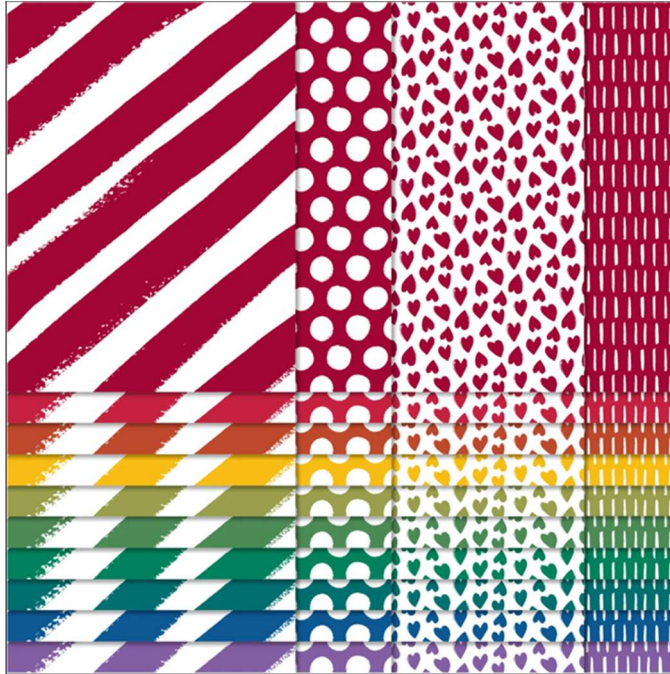

Designer Series Paper®
Regals Designer Series Paper

Regals Designer Series Paper
Paper Basics • 6" x 6" (15.2 x 15.2 cm) • Designer Series Paper®

Set of 40 sheets 2 each of 2 double sided designs in 10 colors
23-24 Page 133 161642

French: Papier De La Série Design Royaux

German: Designerpapier Prachtfarben

Collection: Regals Collection **Colors:** Cherry Cobbler, Real Red, Cajun Craze, Crushed Curry, Old Olive, Garden Green, Shaded Spruce, Pretty Peacock, Blueberry Bushel, Gorgeous Grape