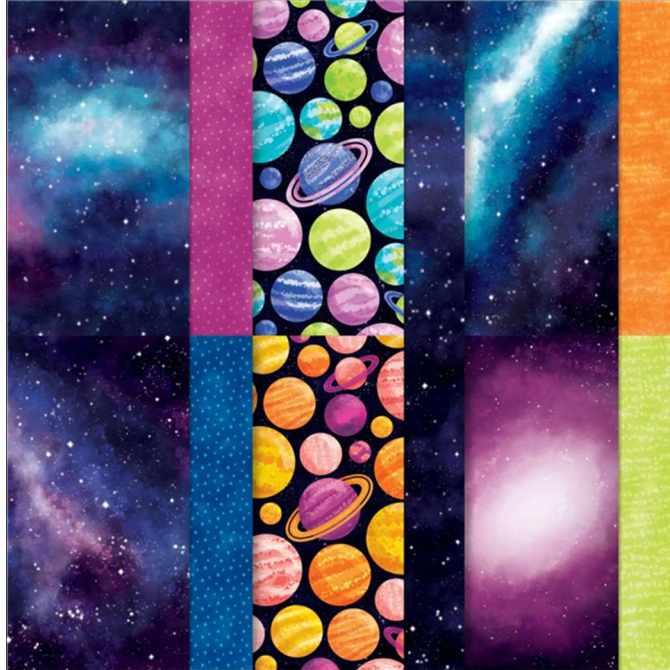

Designer Series Paper®  
Stargazing Designer Series Paper

**Stargazing Designer Series Paper**  
Paper Basics • 12" x 12" (30.5 x 30.5 cm) • Designer Series Paper®

Set of 12 sheets 2 each of 6 double sided designs.

23-24 Page 132 161175

**French:** Papier De La Série Design Odysée Vers Les Étoiles

**German:** Designerpapier Galaktische Welten

**Collection:** Stargazing Suite **Colors:** Basic Black, Berry Burst, Blackberry Bliss, Blueberry Bushel, Crushed Curry, Flirty Flamingo, Fresh Freesia, Lemon Lime Twist, Night of Navy, Orchid Oasis, Pumpkin Pie, Starry Sky, Tahitian Tide