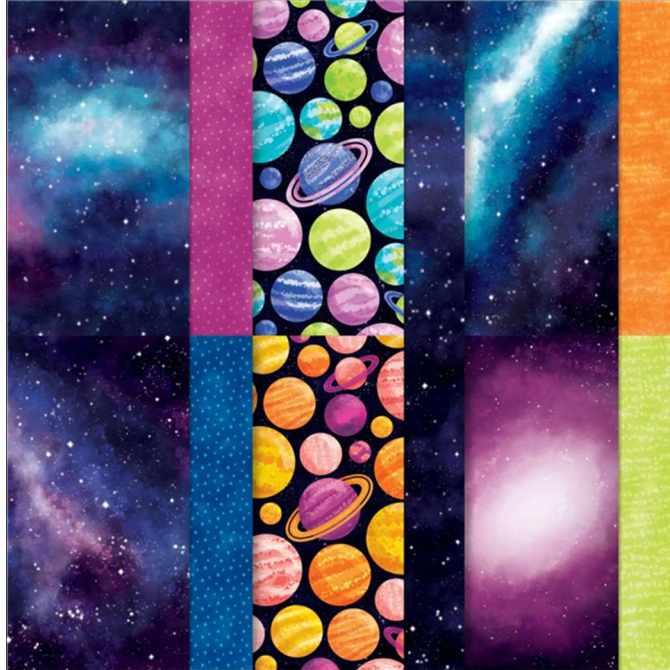

Designer Series Paper®
Stargazing Designer Series Paper

Stargazing Designer Series Paper
Paper Basics • 12" x 12" (30.5 x 30.5 cm) • Designer Series Paper®

Set of 12 sheets 2 each of 6 double sided designs.

23-24 Page 132 161175

French: Papier De La Série Design Odysée Vers Les Étoiles

German: Designerpapier Galaktische Welten

Collection: Stargazing Suite **Colors:** Basic Black, Berry Burst, Blackberry Bliss, Blueberry Bushel, Crushed Curry, Flirty Flamingo, Fresh Freesia, Lemon Lime

Twist, Night of Navy, Orchid Oasis, Pumpkin Pie, Starry Sky, Tahitian Tide
Coordinates with: Stargazing Suite, Reach for the Stars Dies (some sheets)

Insert created by Bev Adams, <http://BevAdams.com>, BevAdams@verizon.net Images from Stampin' Up!®